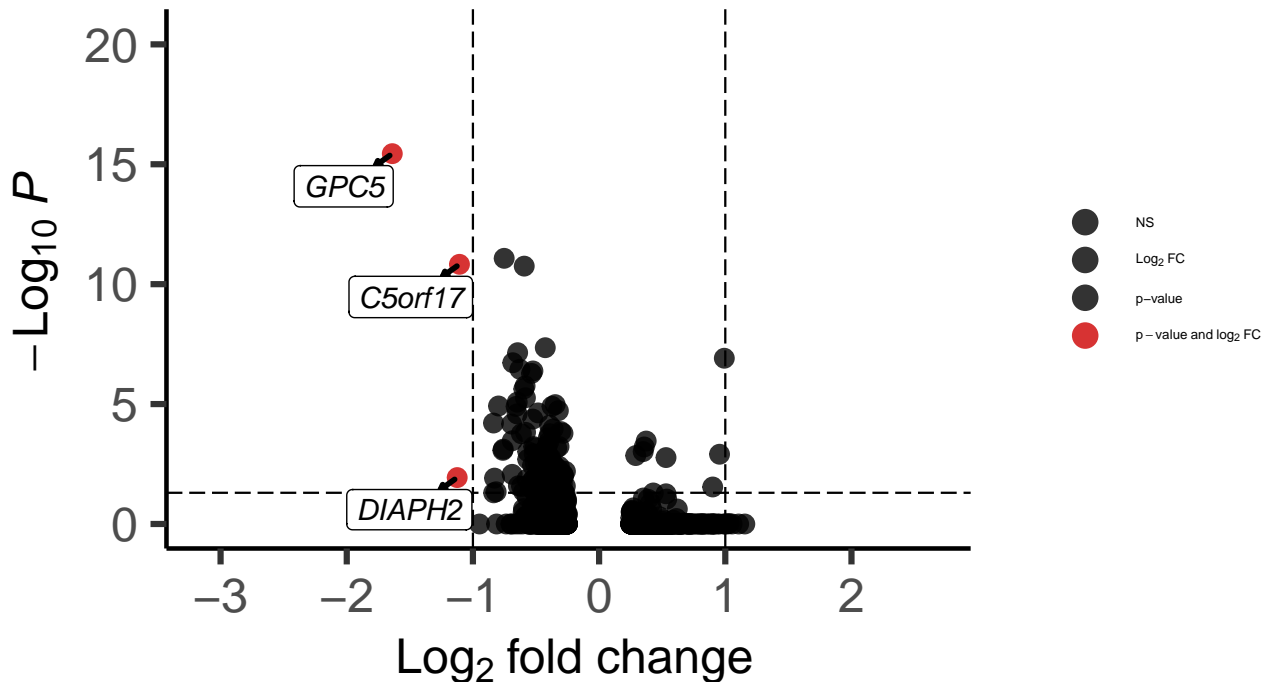

CA3_Hippocampus_MAST_Bipolar_vs_Control

EnhancedVolcano

total = 1225 variables