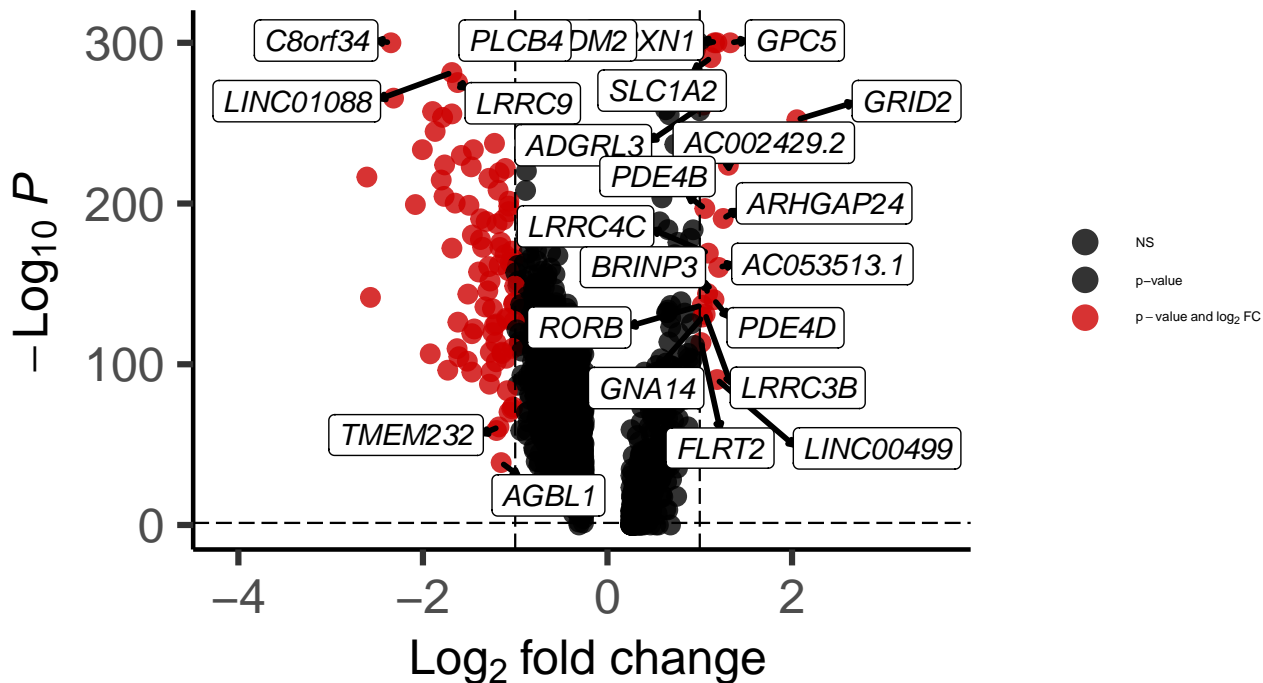

Astro_Hippocampus_wilcox_Schizophrenia_vs_C

EnhancedVolcano

total = 1446 variables