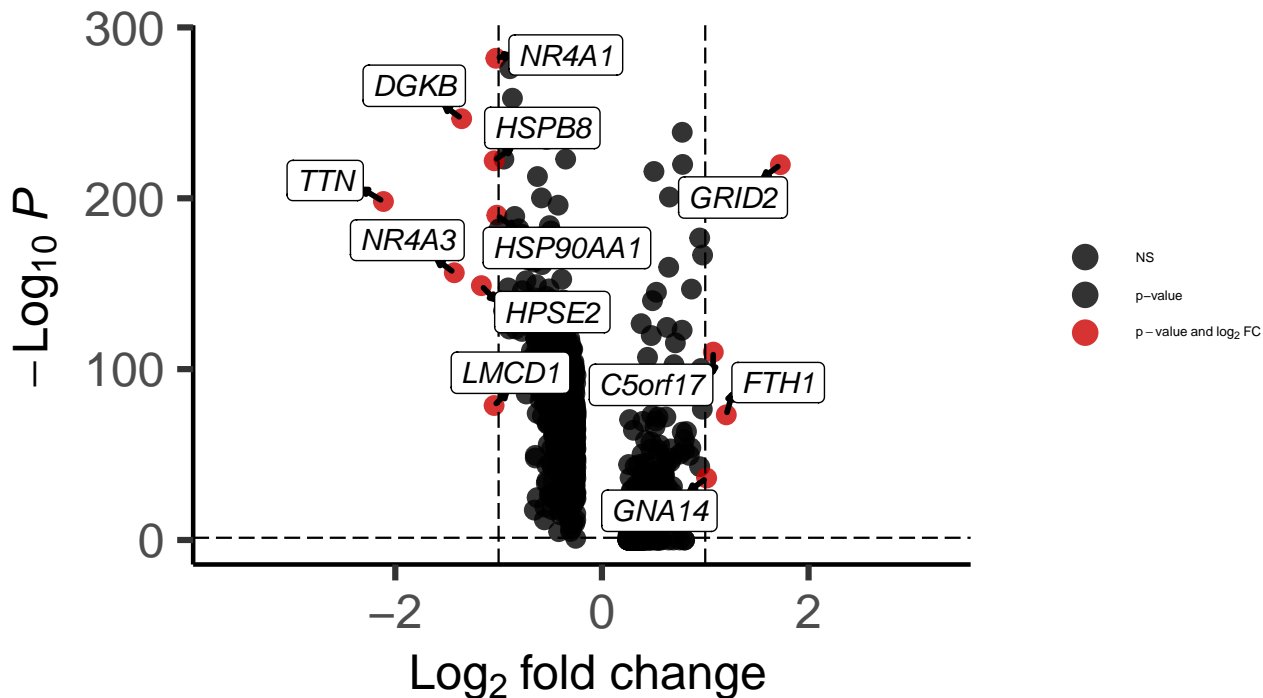

# Astro\_Hippocampus\_wilcox\_Bipolar\_vs\_Control

EnhancedVolcano

total = 1027 variables