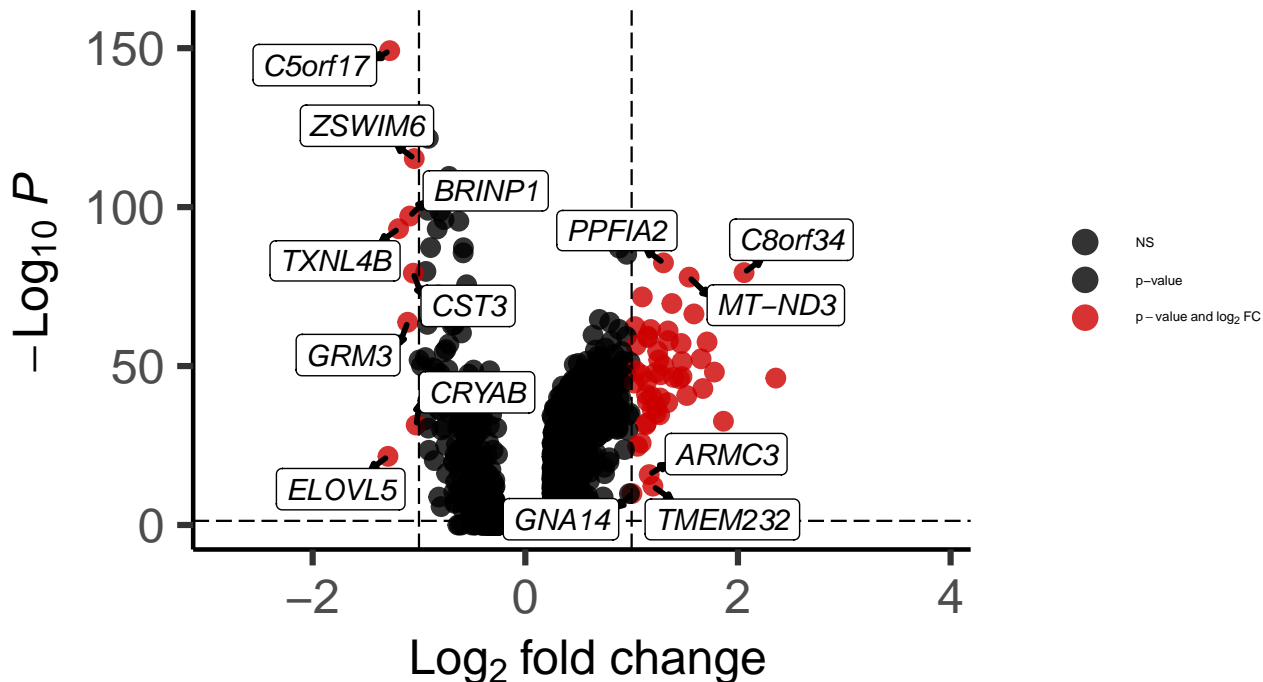

Astro_Hippocampus_wilcox_Schizophrenia_vs_C

EnhancedVolcano

total = 1370 variables