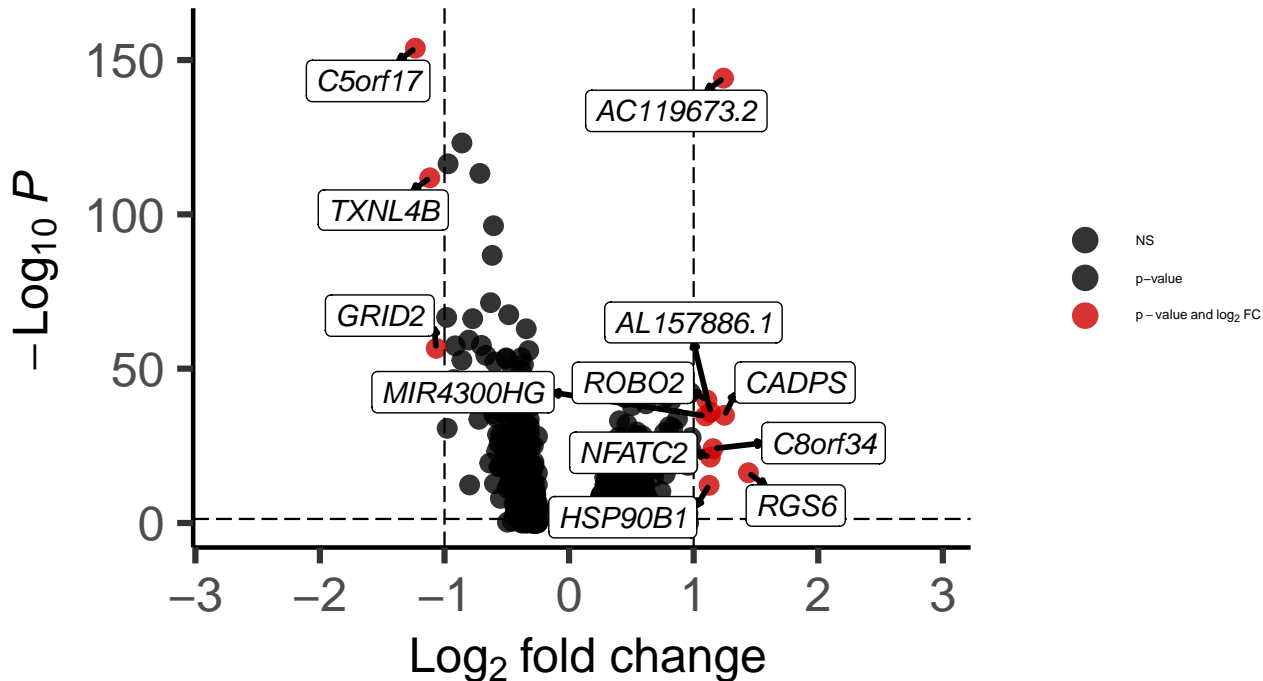

Astro_Hippocampus_wilcox_Bipolar_vs_Control

EnhancedVolcano

total = 865 variables