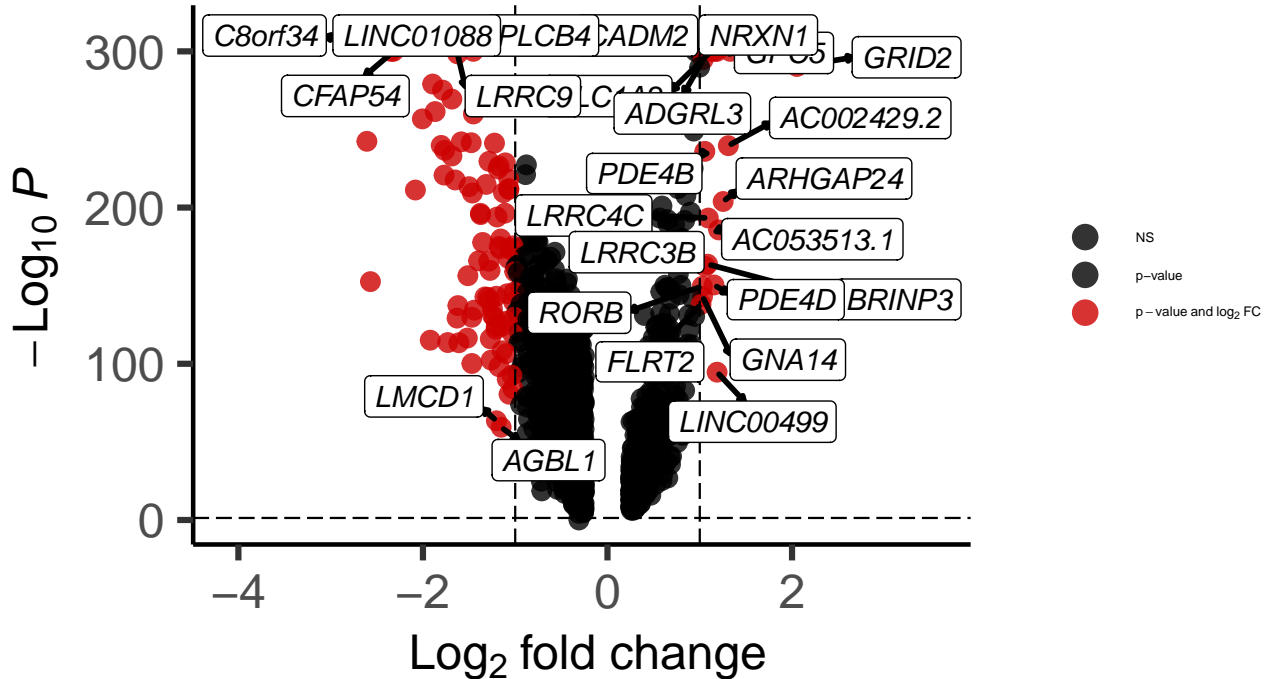

Astro_Hippocampus_MAST_Schizophrenia_vs_C

EnhancedVolcano

total = 1446 variables