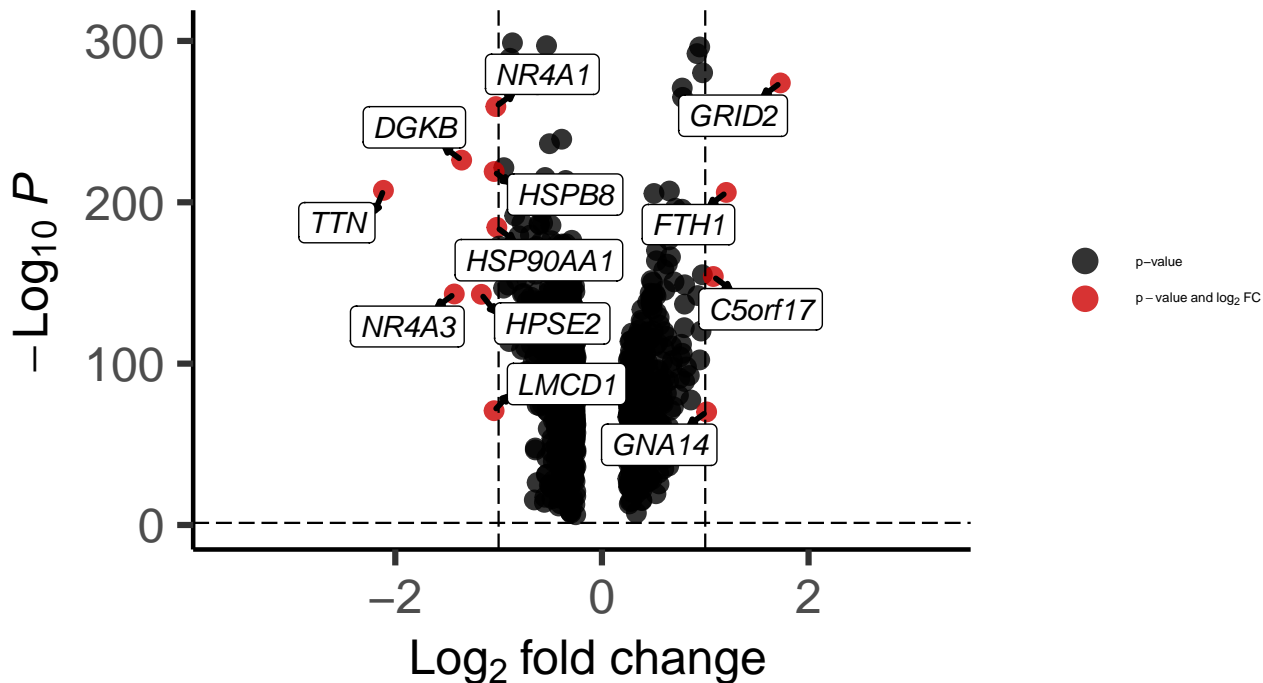

Astro_Hippocampus_MAST_Bipolar_vs_Control

EnhancedVolcano

total = 1027 variables