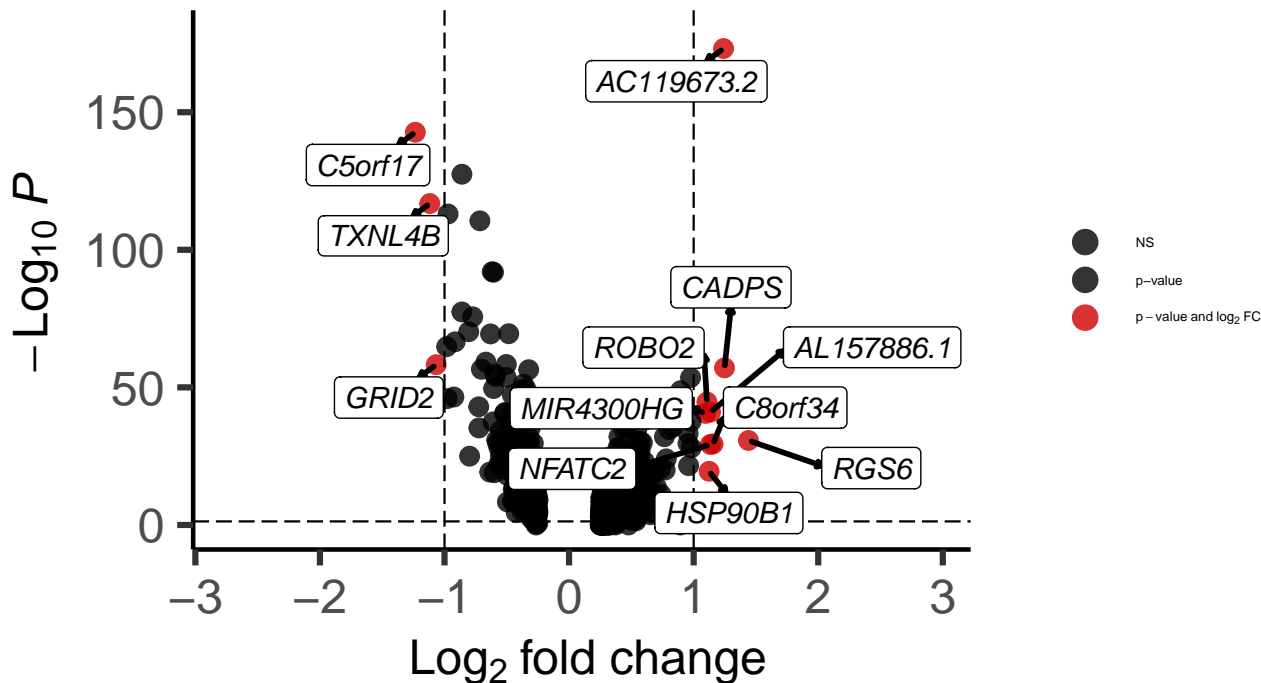

# Astro\_Hippocampus\_MAST\_Bipolar\_vs\_Control

*EnhancedVolcano*

total = 865 variables