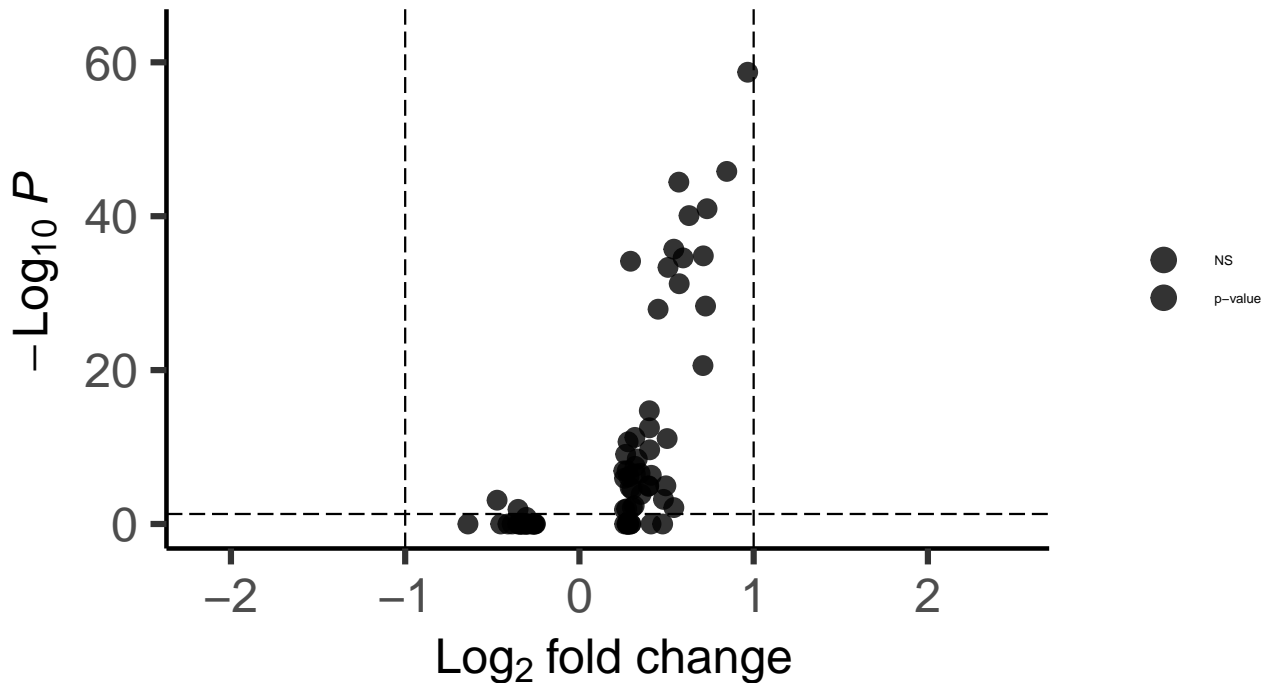

VIP_DLDFC_wilcox_Schizophrenia_vs_Control

EnhancedVolcano

total = 75 variables