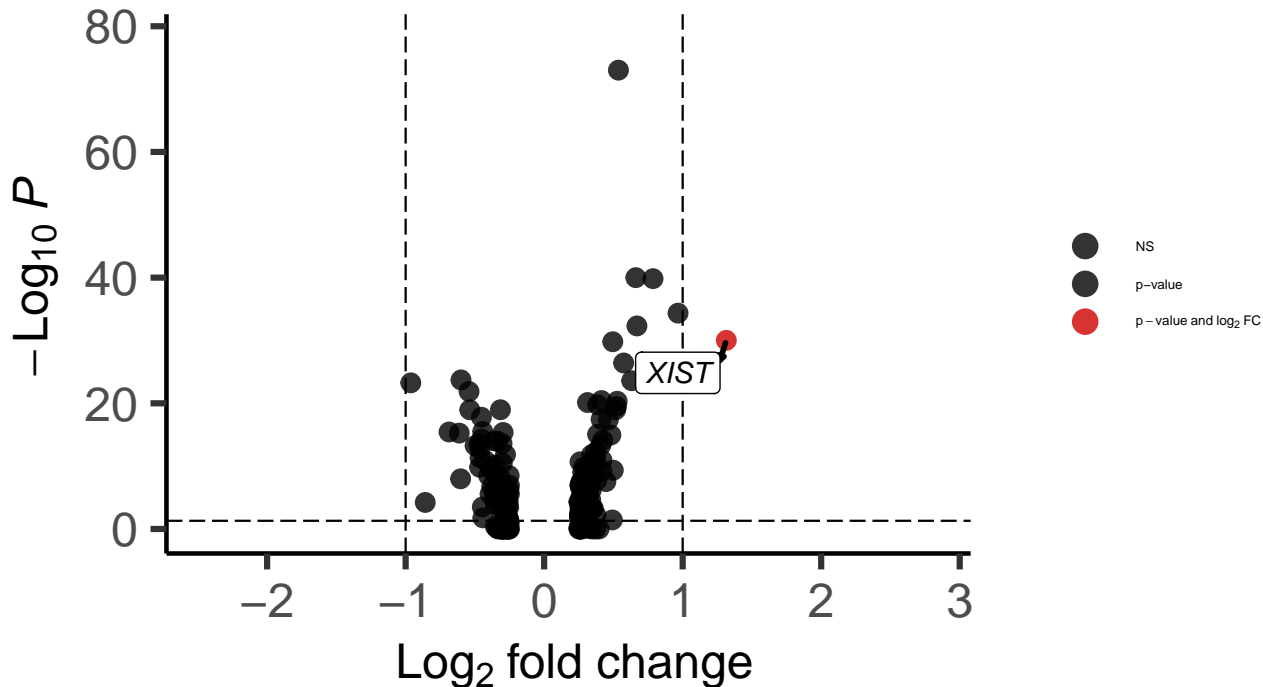

VIP_DLPFC_wilcox_Bipolar_vs_Control

EnhancedVolcano

total = 228 variables