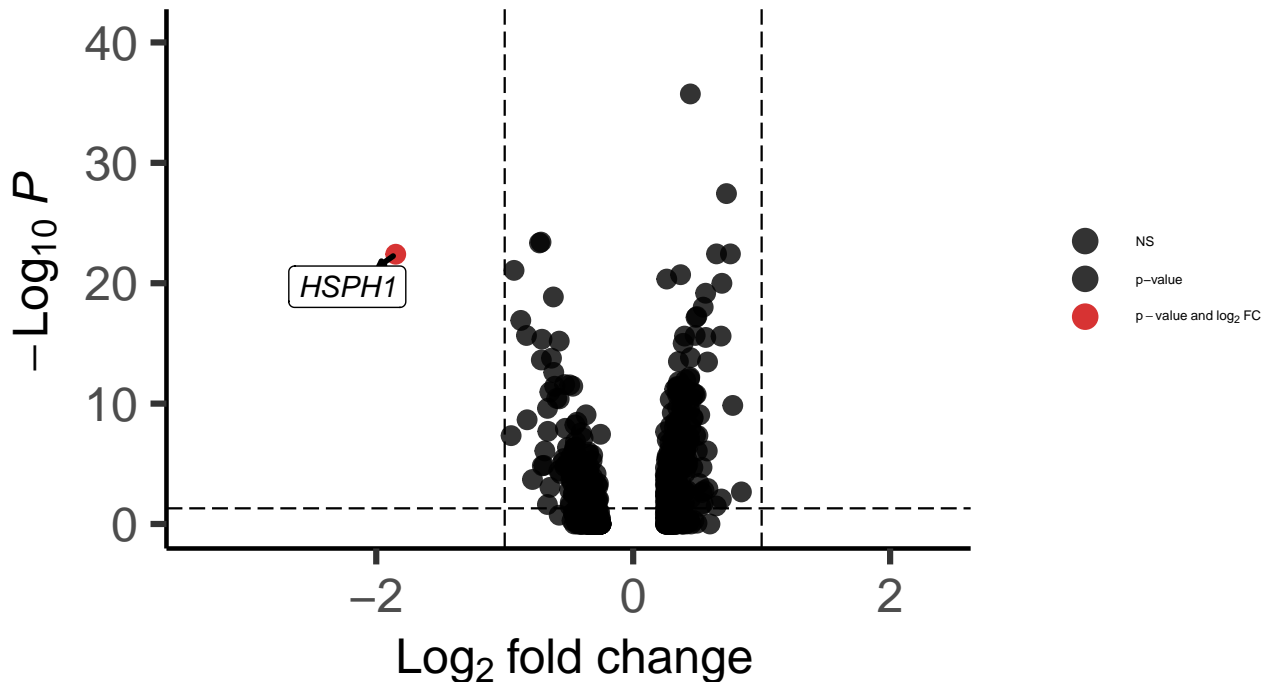

VIP_DLPFC_wilcox_Schizophrenia_vs_Control

EnhancedVolcano

total = 647 variables