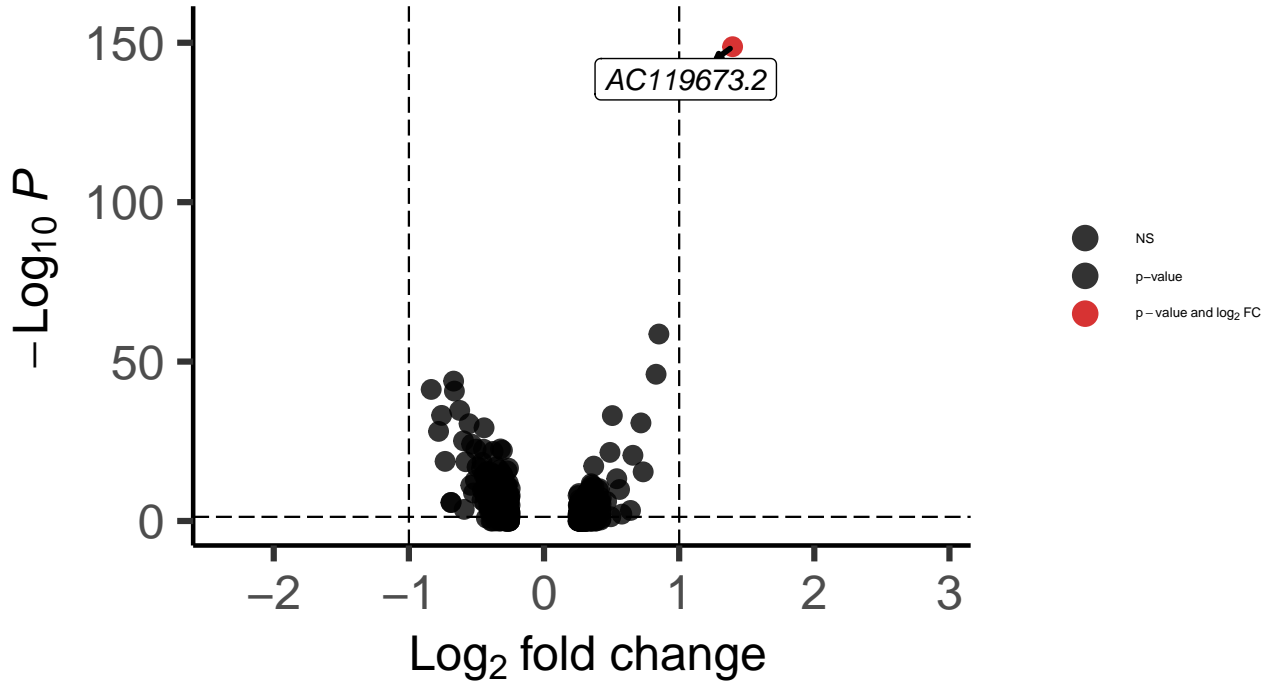

VIP_DLPFC_wilcox_Bipolar_vs_Control

EnhancedVolcano

total = 361 variables