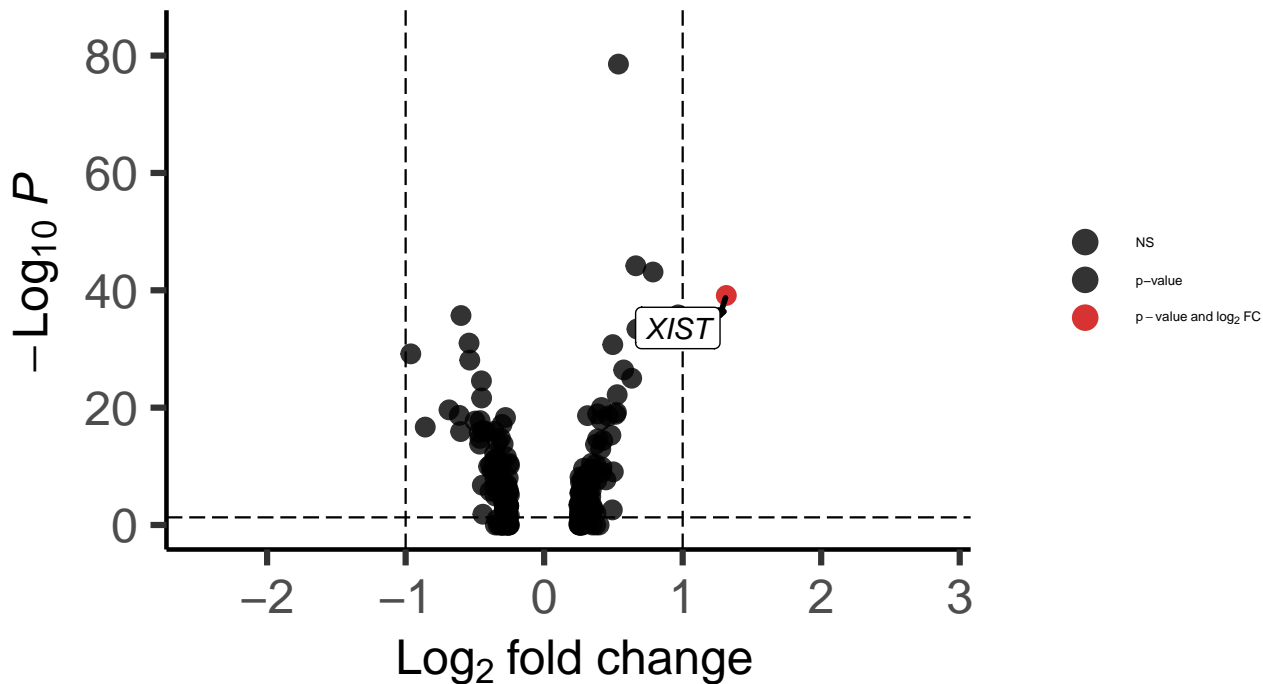

VIP_DLPFC_MAST_Bipolar_vs_Control

EnhancedVolcano

total = 228 variables