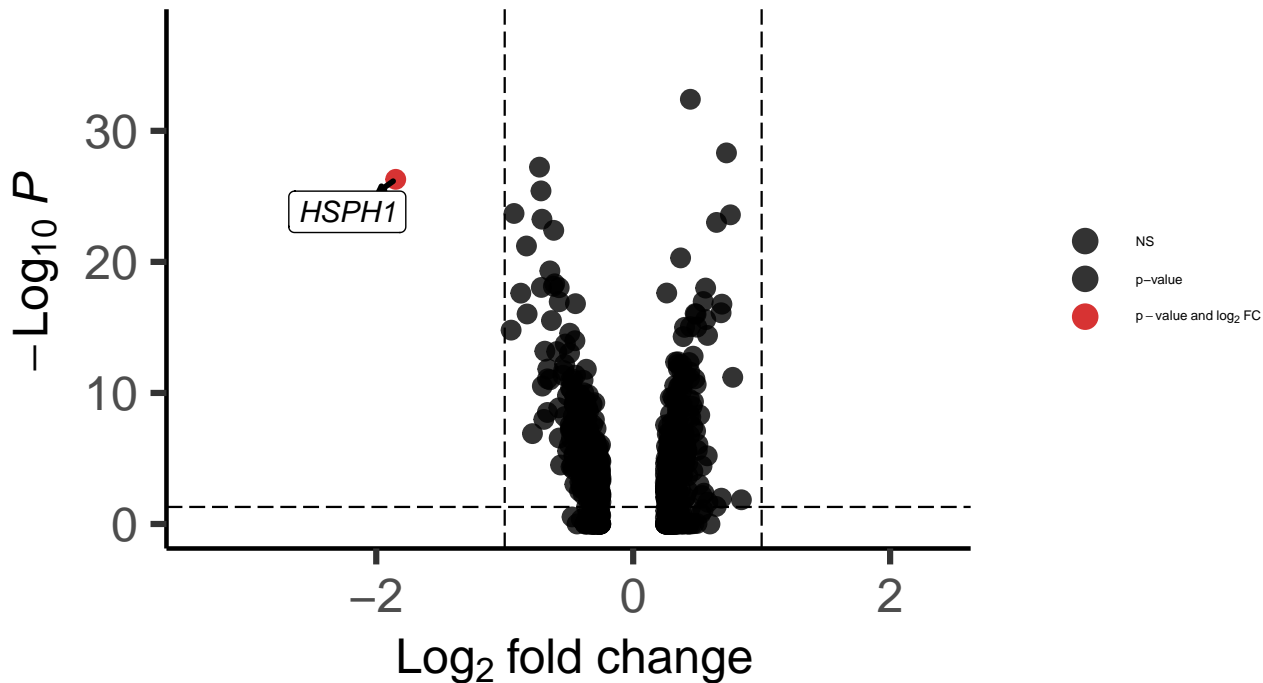

# VIP\_DLPFC\_MAST\_Schizophrenia\_vs\_Control

*EnhancedVolcano*

total = 647 variables