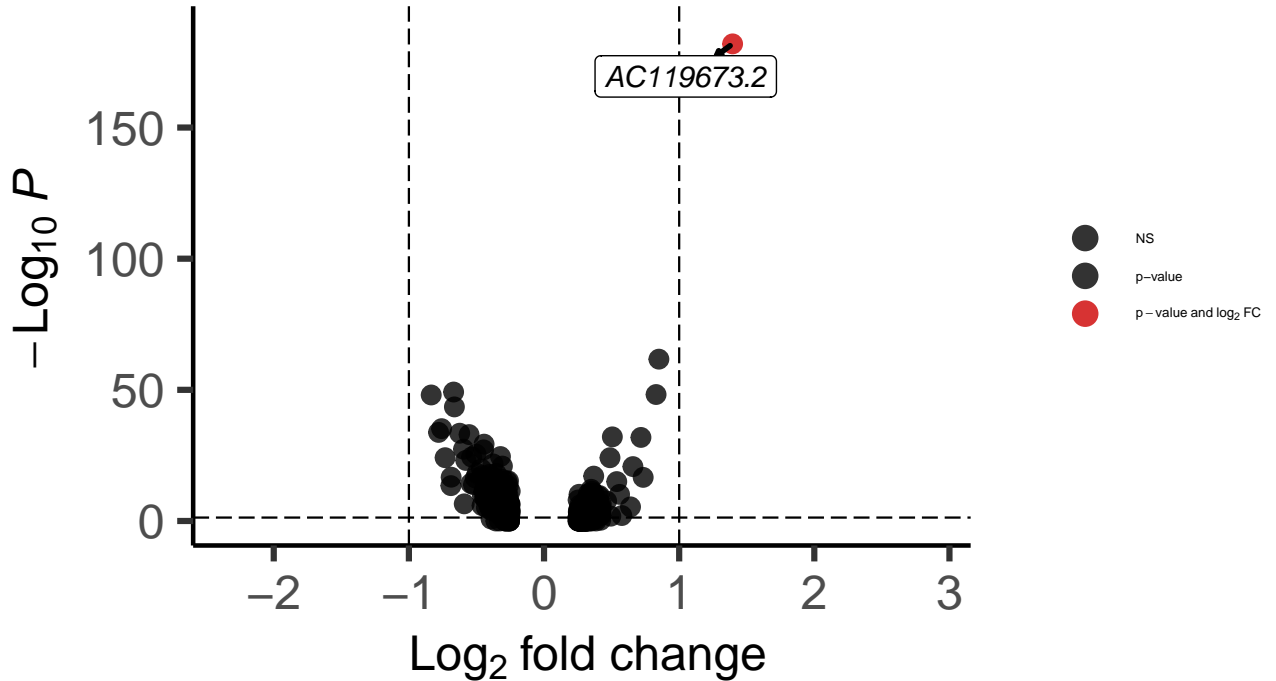

VIP_DLPFC_MAST_Bipolar_vs_Control

EnhancedVolcano

total = 361 variables