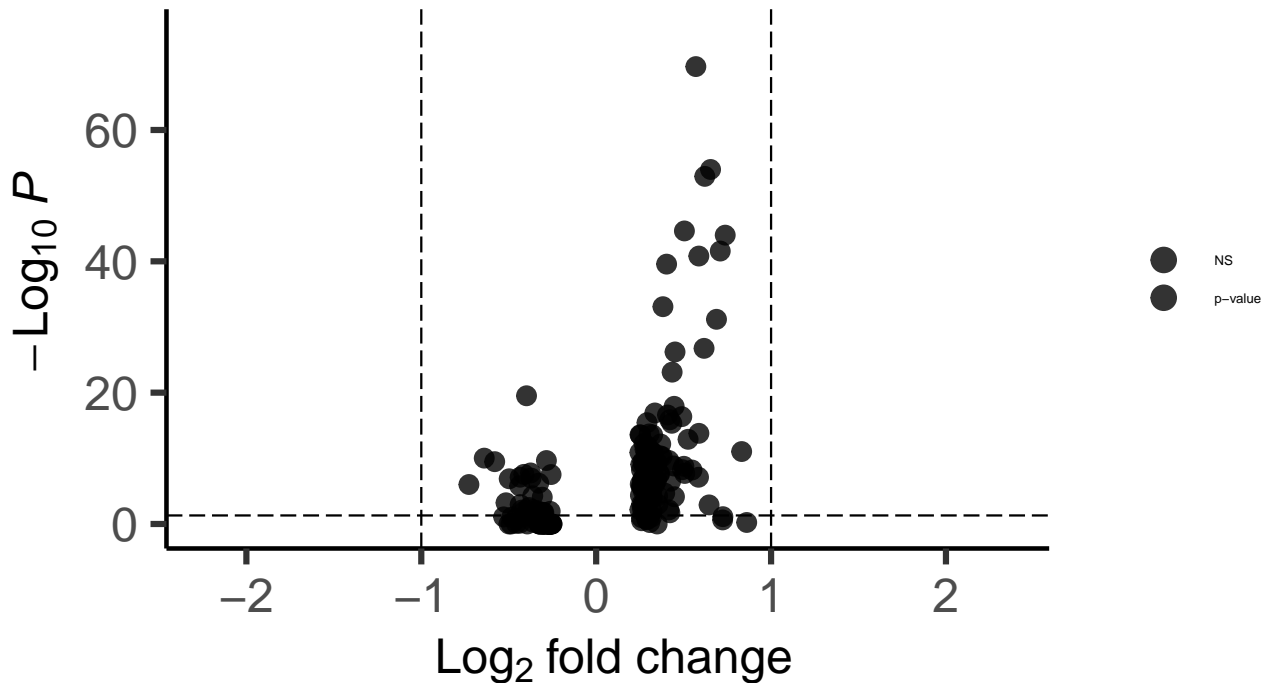

SST_DLPFC_wilcox_Schizophrenia_vs_Control

EnhancedVolcano

total = 183 variables