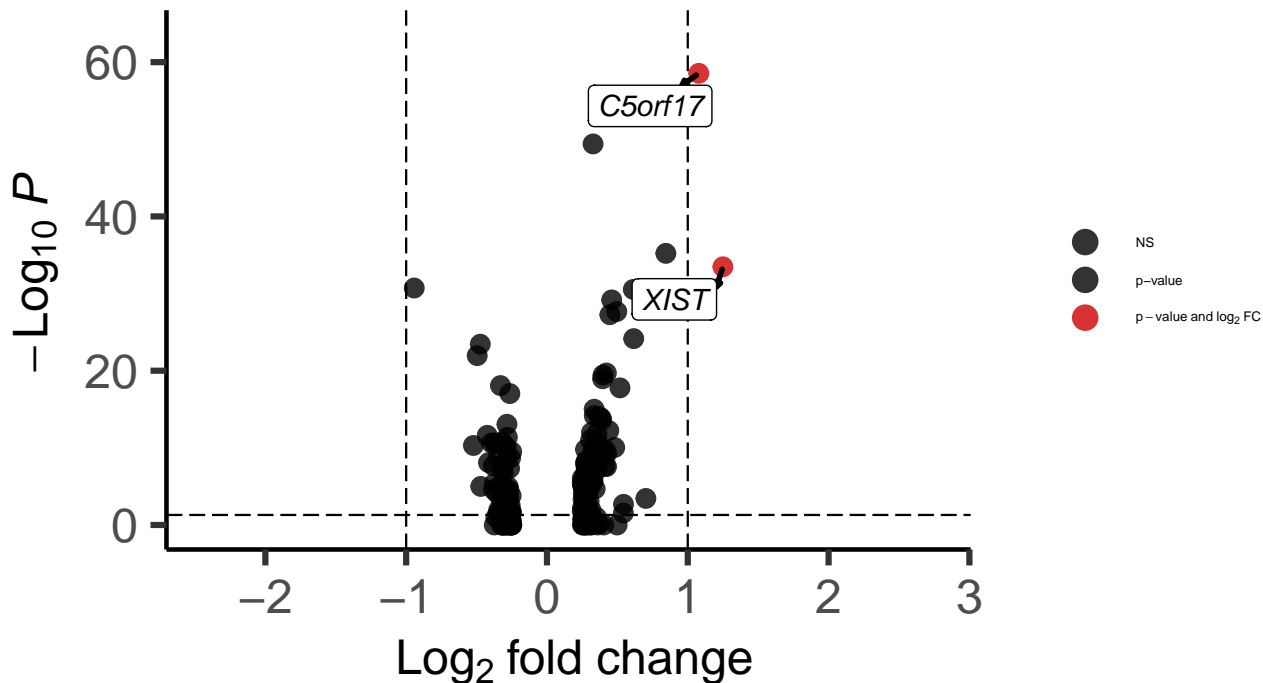

# SST\_DLPFC\_wilcox\_Bipolar\_vs\_Control

*EnhancedVolcano*

total = 198 variables