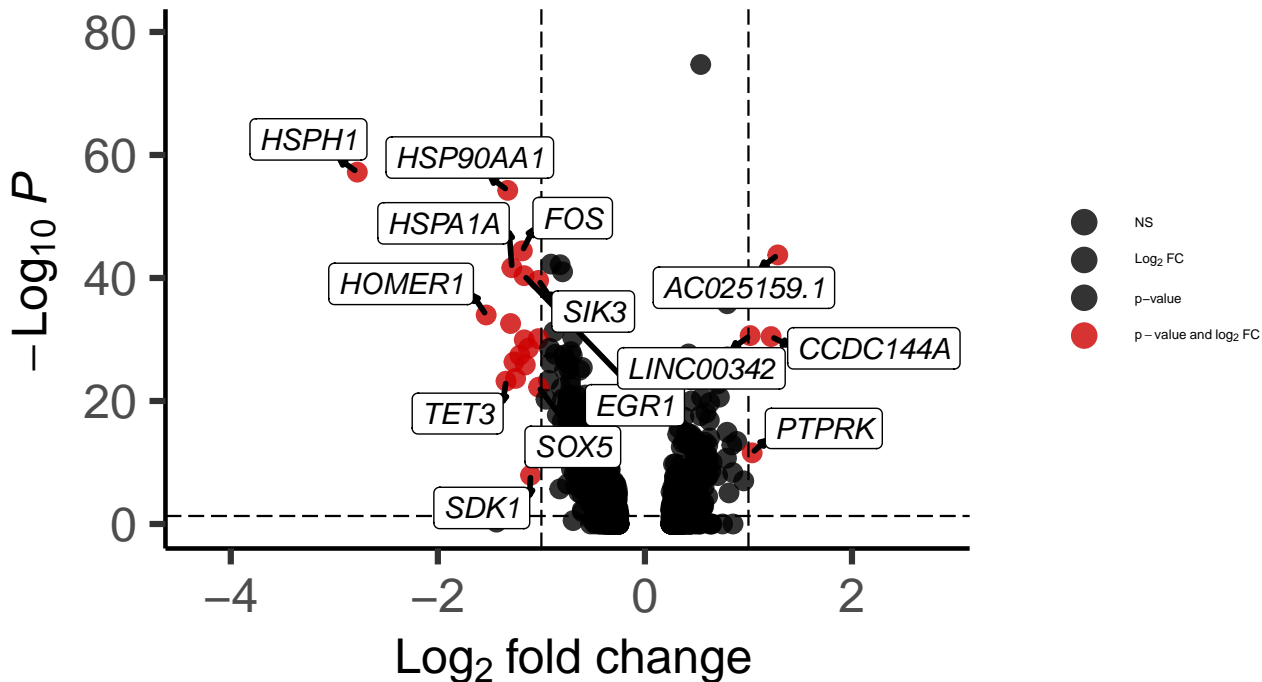

# SST\_DLPFC\_wilcox\_Schizophrenia\_vs\_Control

*EnhancedVolcano*

total = 1208 variables