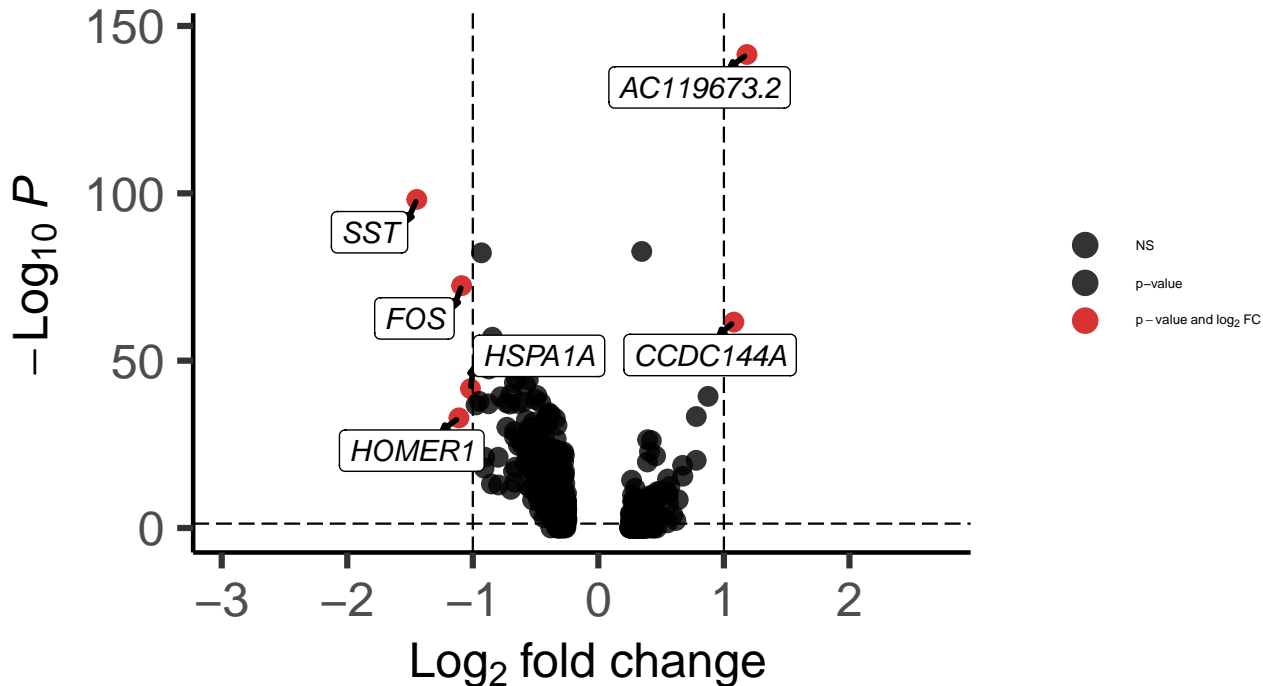

SST_DLPFC_wilcox_Bipolar_vs_Control

EnhancedVolcano

total = 540 variables