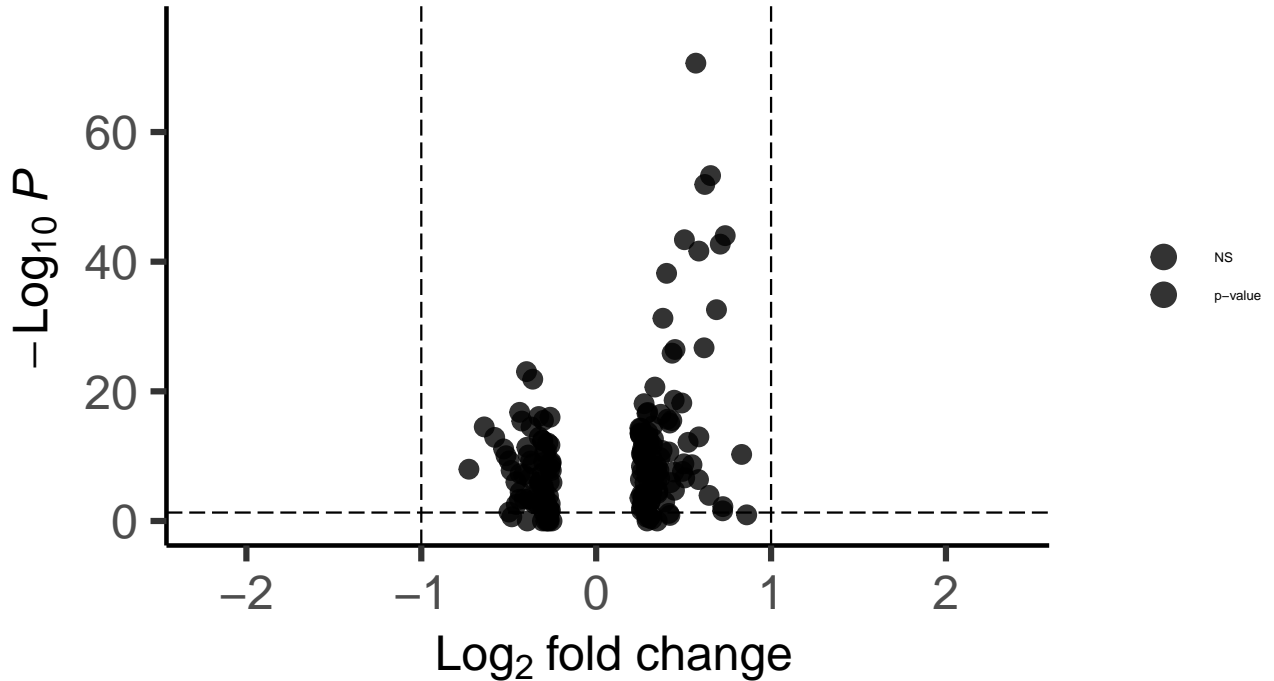

SST_DLPFC_MAST_Schizophrenia_vs_Control

EnhancedVolcano

total = 183 variables