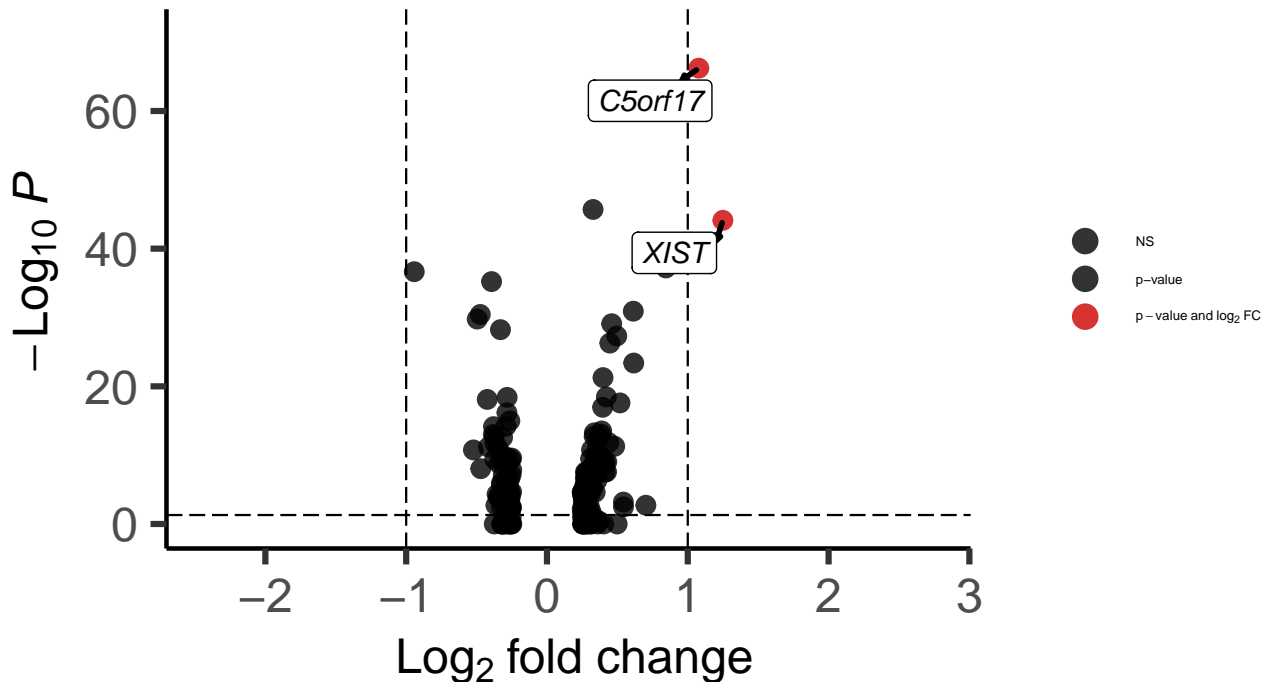

SST_DLPFC_MAST_Bipolar_vs_Control

EnhancedVolcano

total = 198 variables