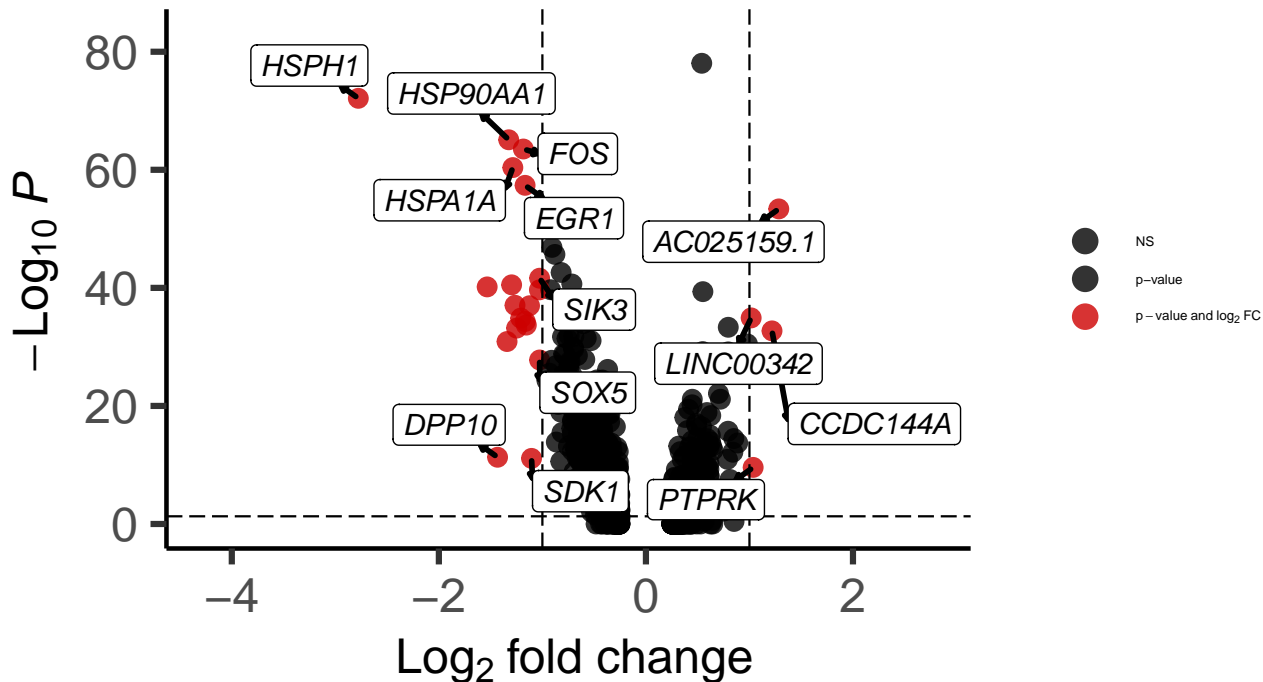

SST_DLPFC_MAST_Schizophrenia_vs_Control

EnhancedVolcano

total = 1208 variables