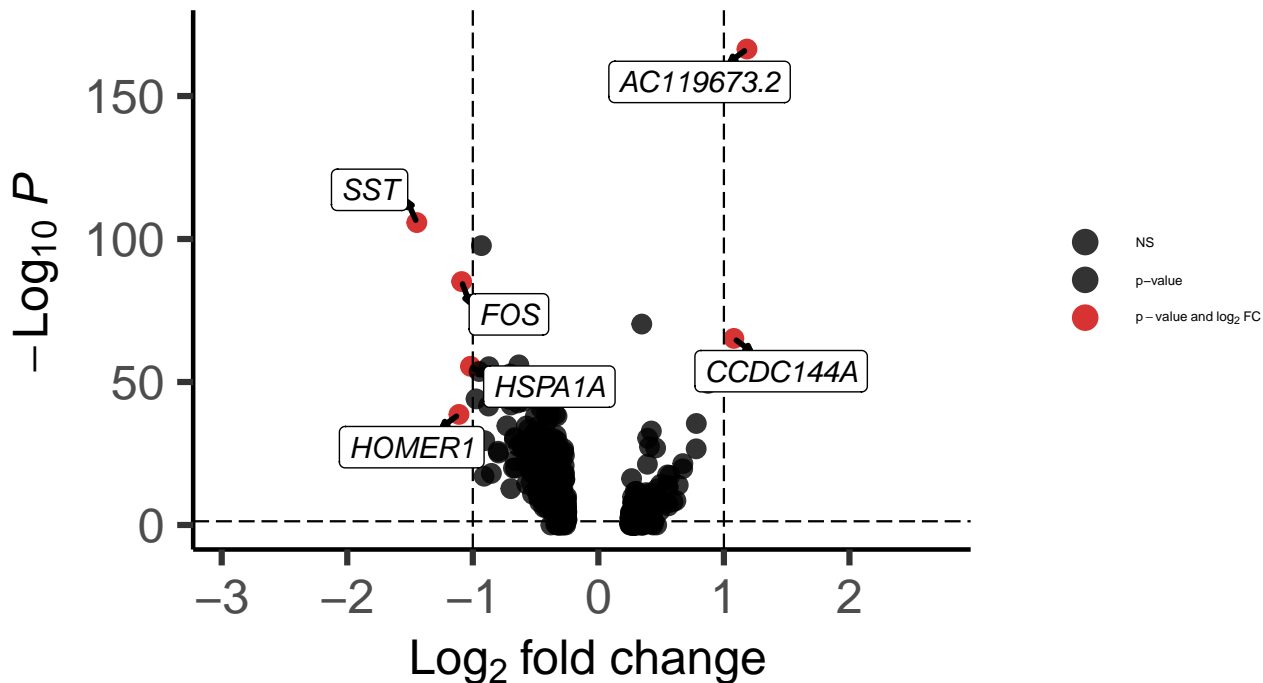

SST_DLPFC_MAST_Bipolar_vs_Control

EnhancedVolcano

total = 540 variables