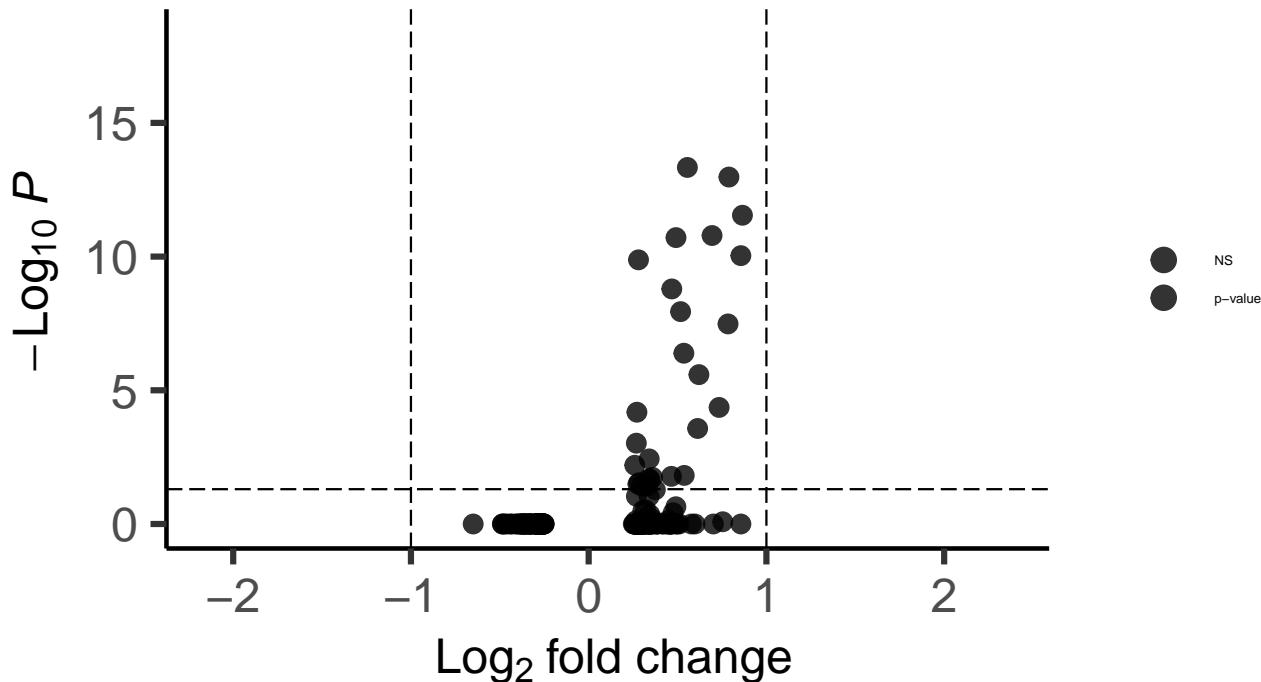

SNCG_DLPCF_wilcox_Schizophrenia_vs_Control

EnhancedVolcano

total = 188 variables