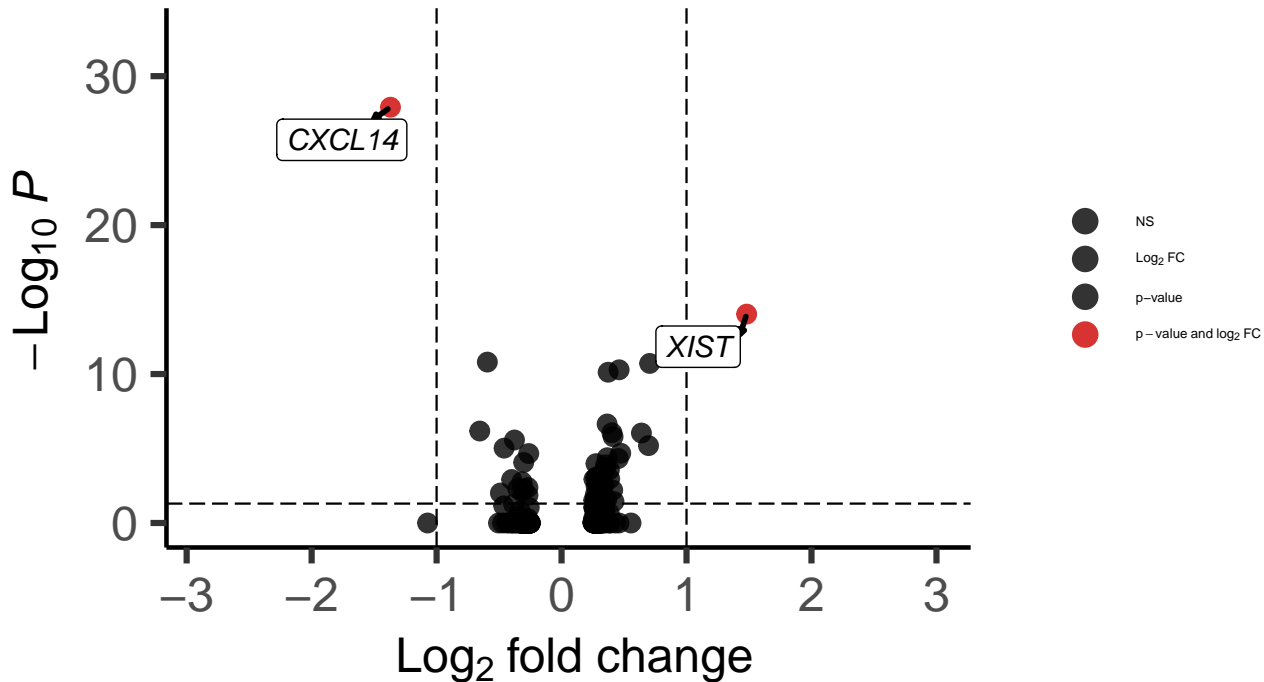

SNCG_DLPFC_wilcox_Bipolar_vs_Control

EnhancedVolcano

total = 213 variables