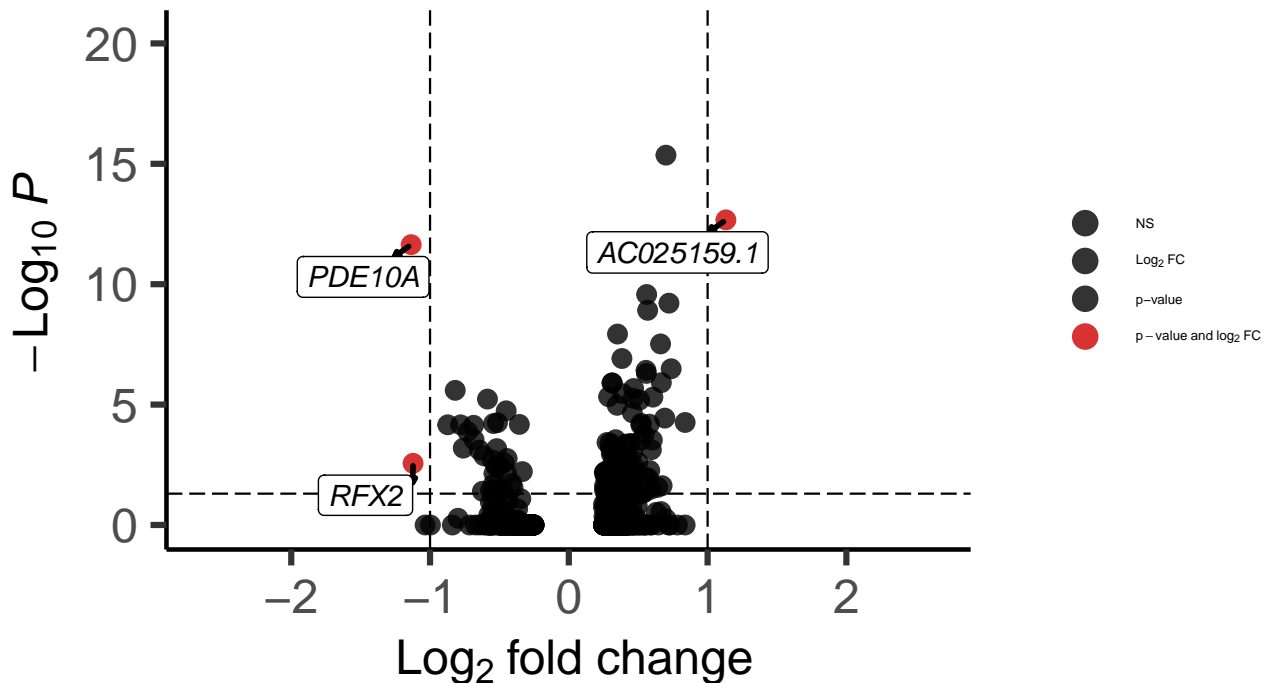

SNCG_DLPFC_wilcox_Schizophrenia_vs_Control

EnhancedVolcano

total = 836 variables