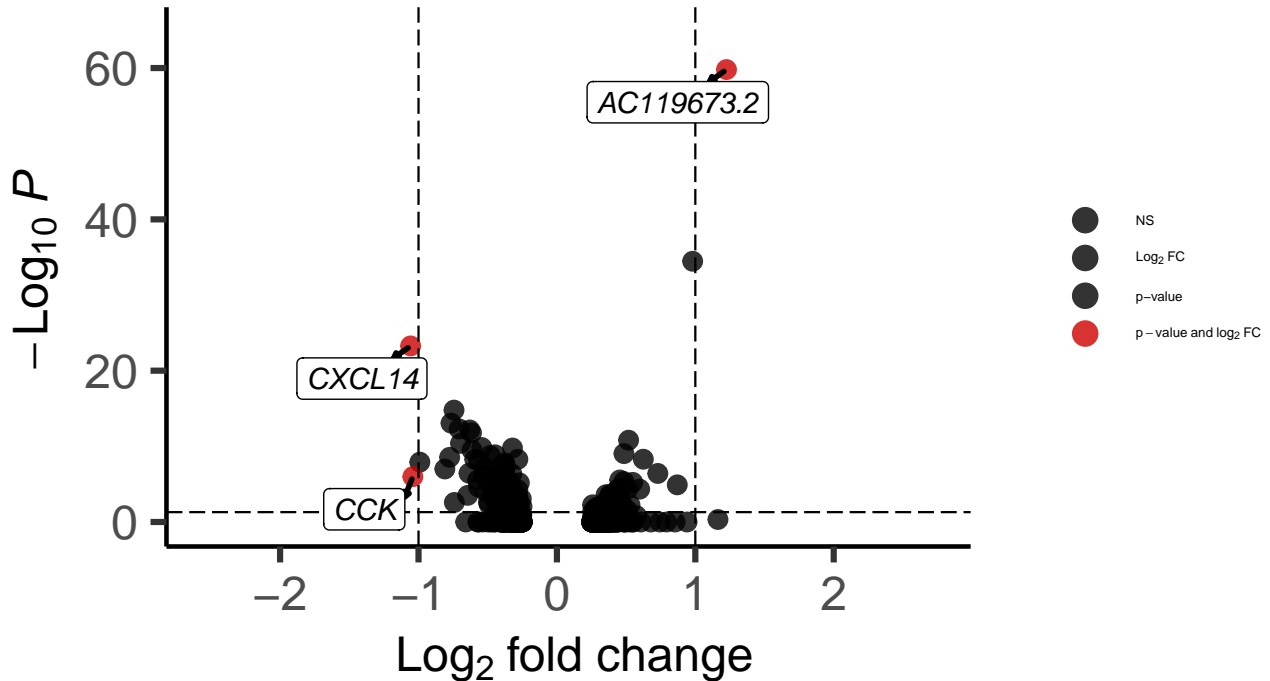

# SNCG\_DLPFC\_wilcox\_Bipolar\_vs\_Control

*EnhancedVolcano*

total = 506 variables