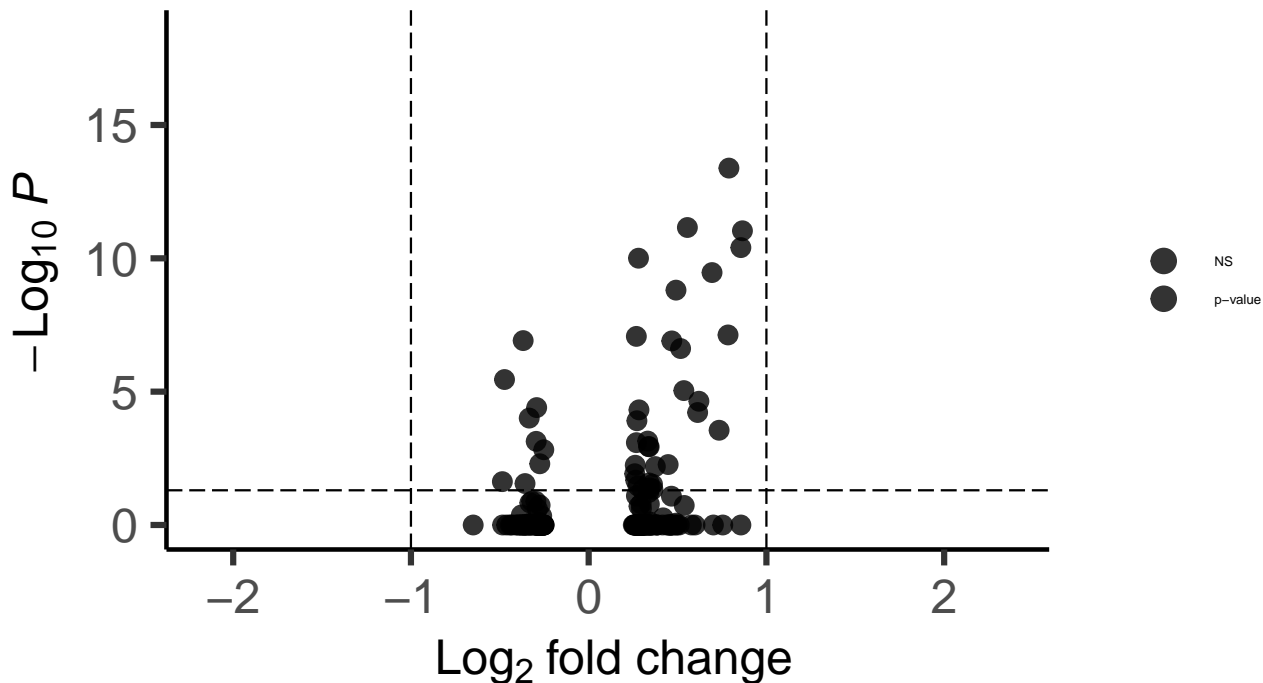

SNCG_DLPFC_MAST_Schizophrenia_vs_Control

EnhancedVolcano

total = 188 variables