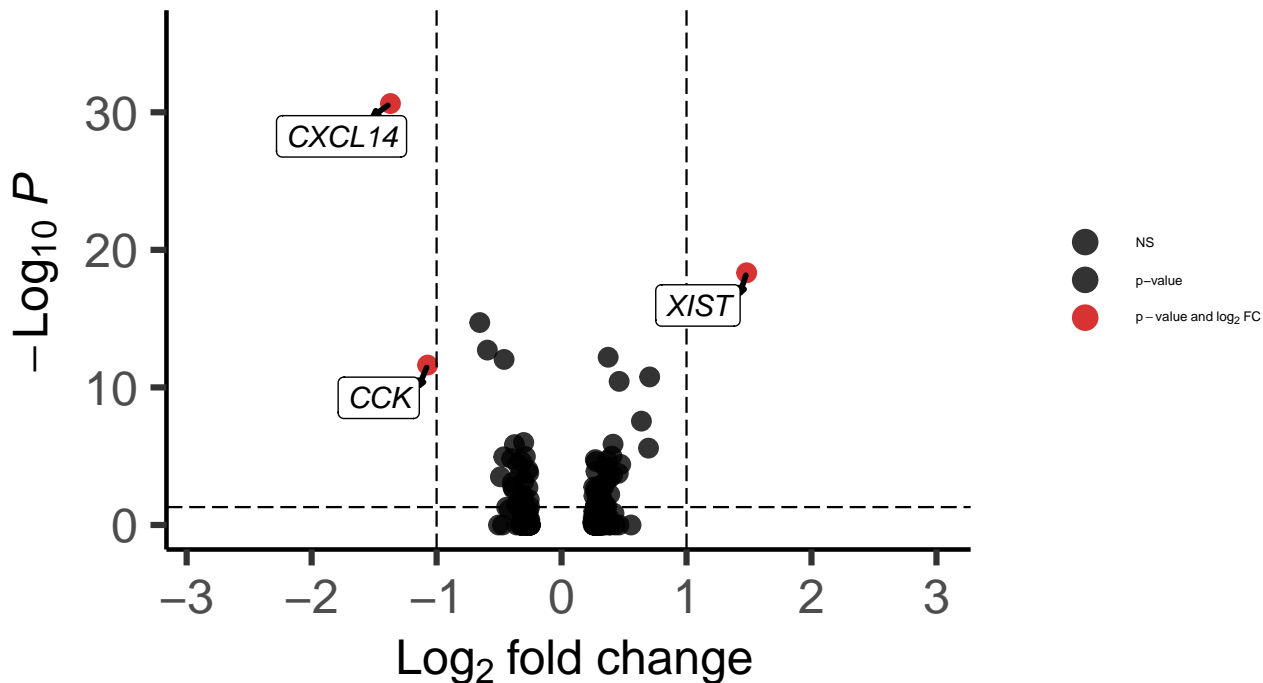

SNCG_DLPFC_MAST_Bipolar_vs_Control

EnhancedVolcano

total = 213 variables