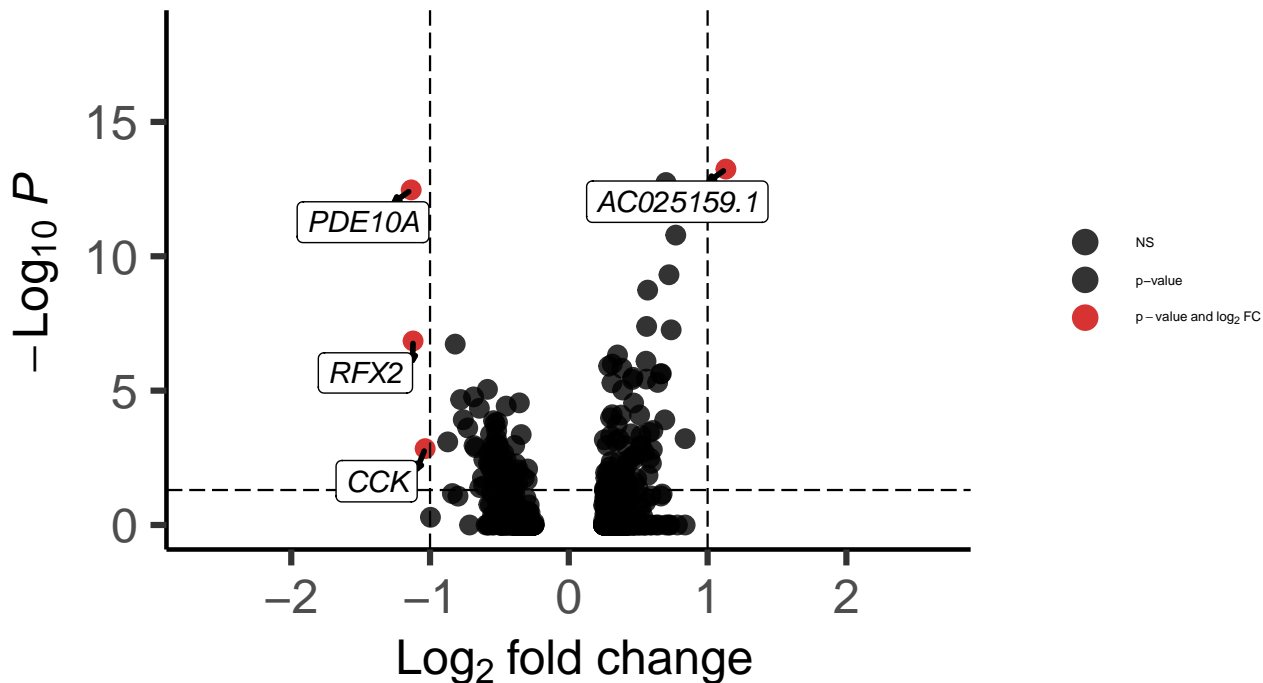

SNCG_DLPFC_MAST_Schizophrenia_vs_Control

EnhancedVolcano

total = 836 variables