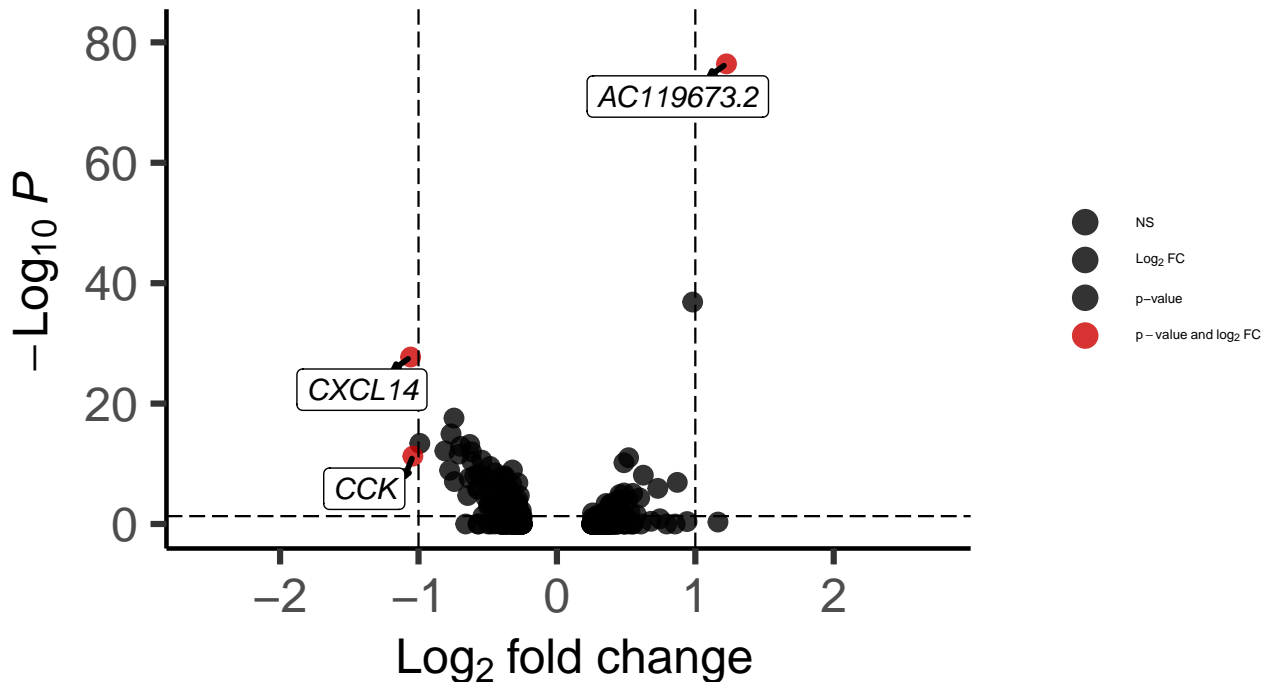

SNCG_DLPFC_MAST_Bipolar_vs_Control

EnhancedVolcano

total = 506 variables