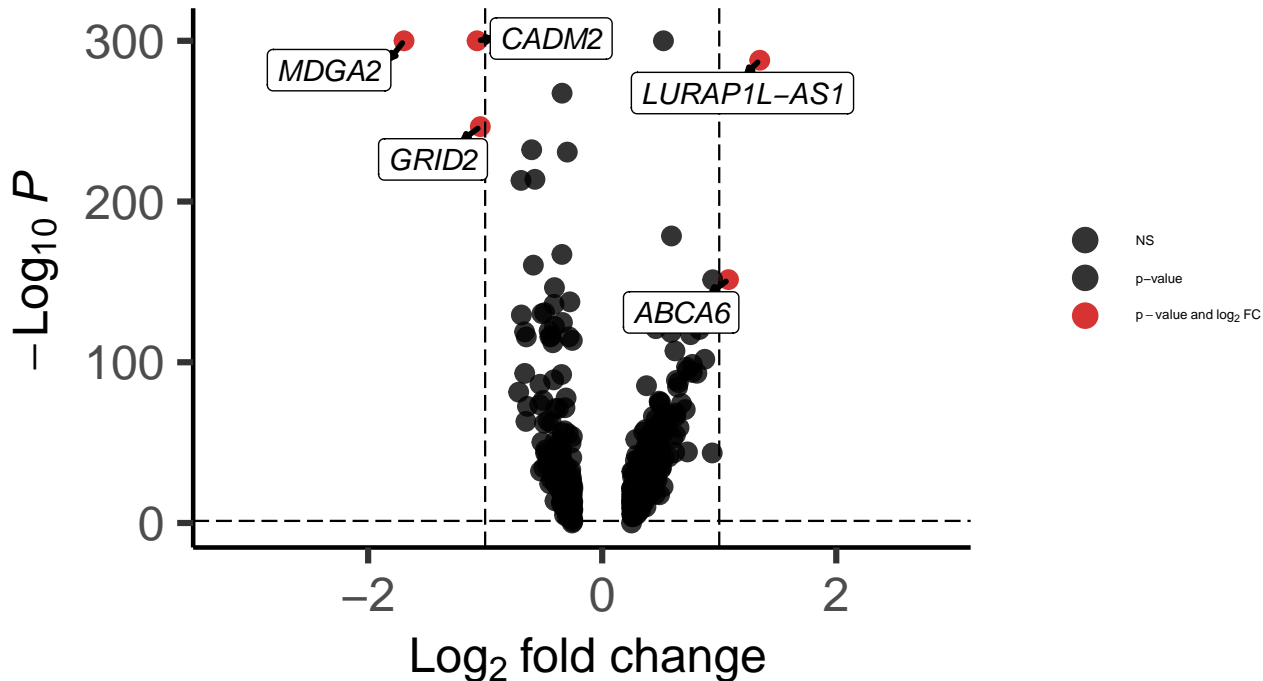

Oligo_DLPFC_wilcox_Schizophrenia_vs_Control

EnhancedVolcano

total = 476 variables