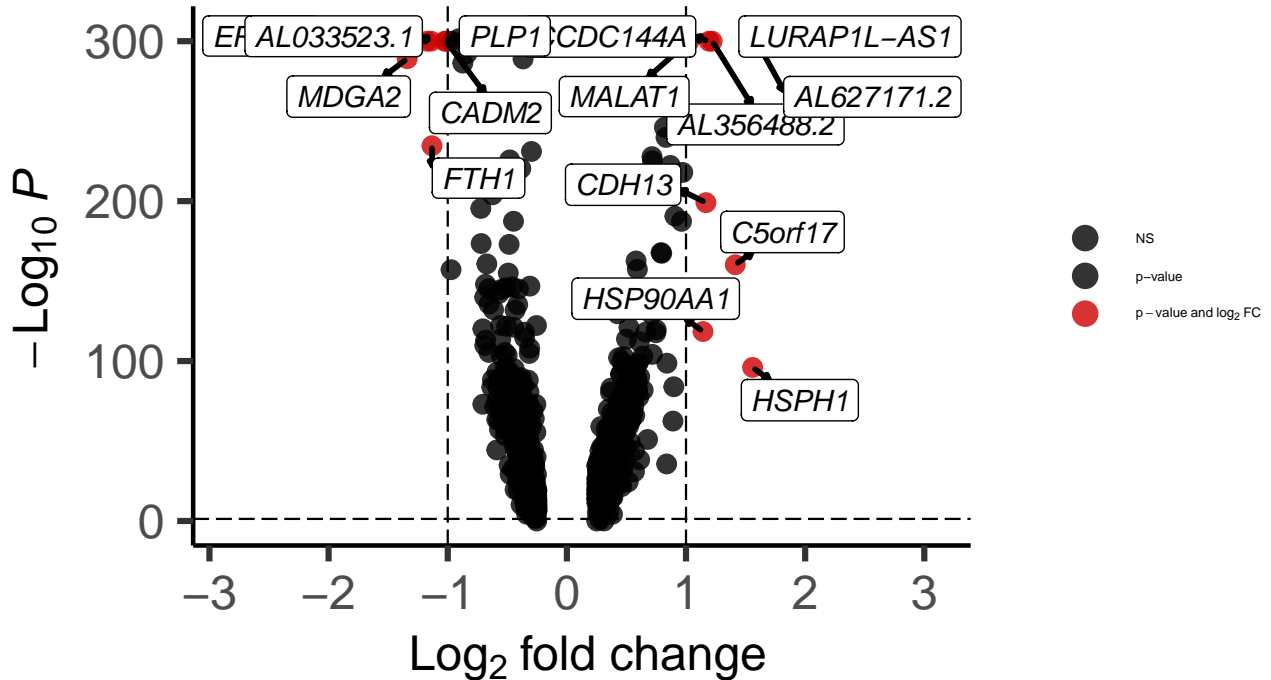

Oligo_DLPFC_wilcox_Bipolar_vs_Control

EnhancedVolcano

total = 754 variables