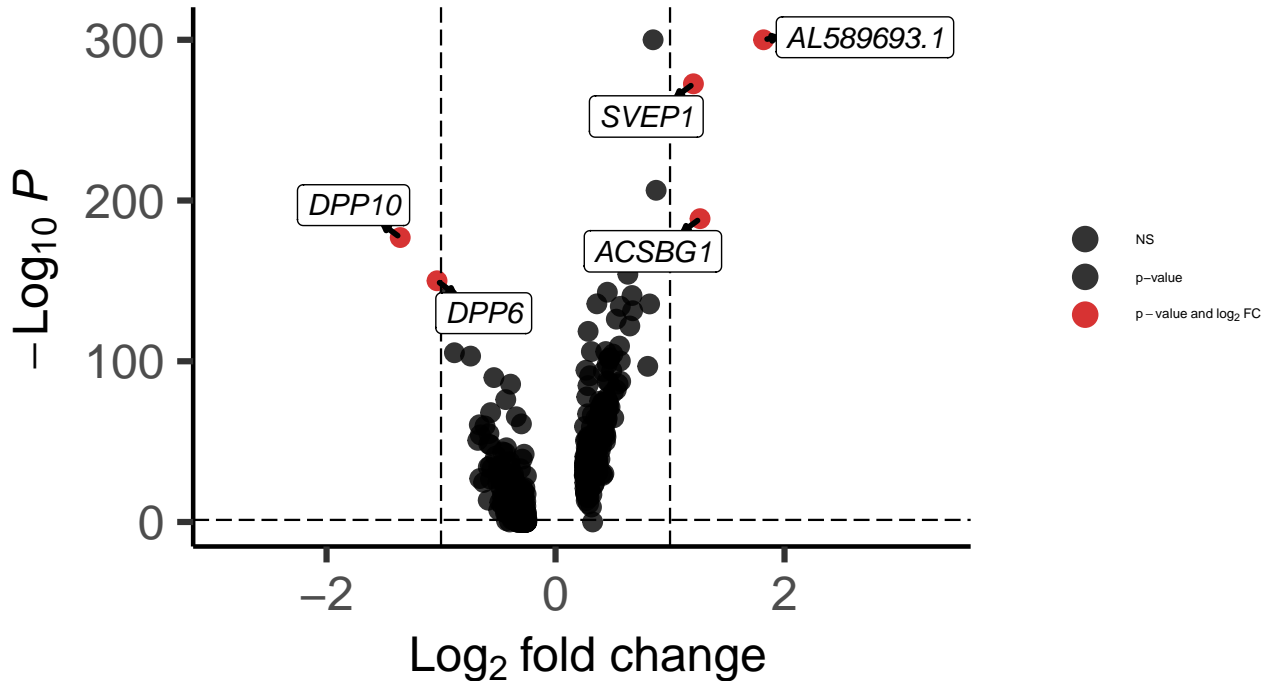

# Oligo\_DLPFC\_wilcox\_Schizophrenia\_vs\_Control

EnhancedVolcano

total = 445 variables