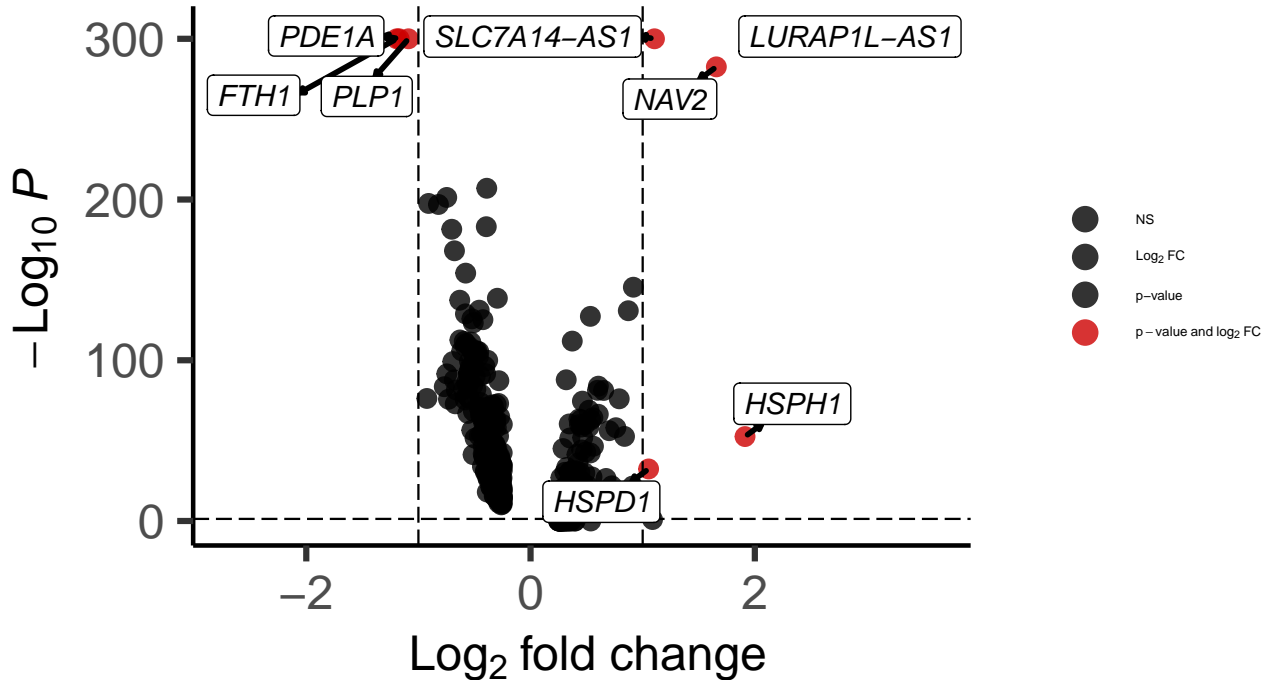

Oligo_DLPFC_wilcox_Bipolar_vs_Control

EnhancedVolcano

total = 547 variables