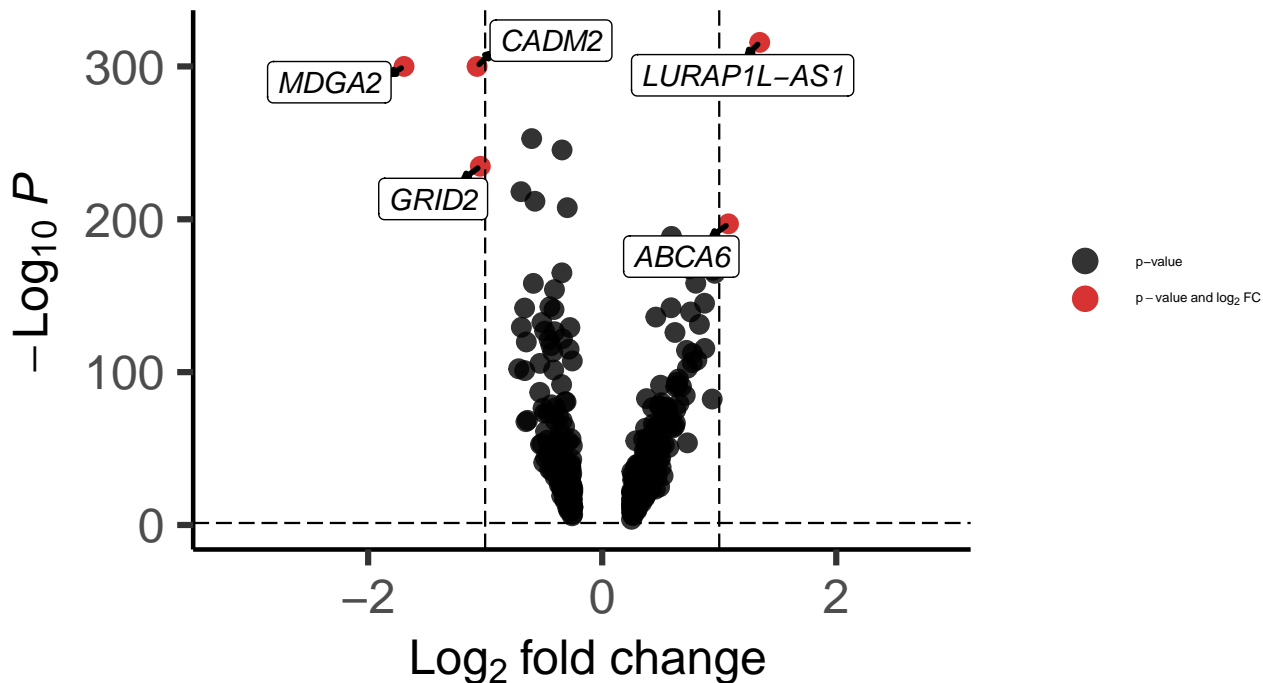

# Oligo\_DLPFC\_MAST\_Schizophrenia\_vs\_Control

*EnhancedVolcano*

total = 476 variables