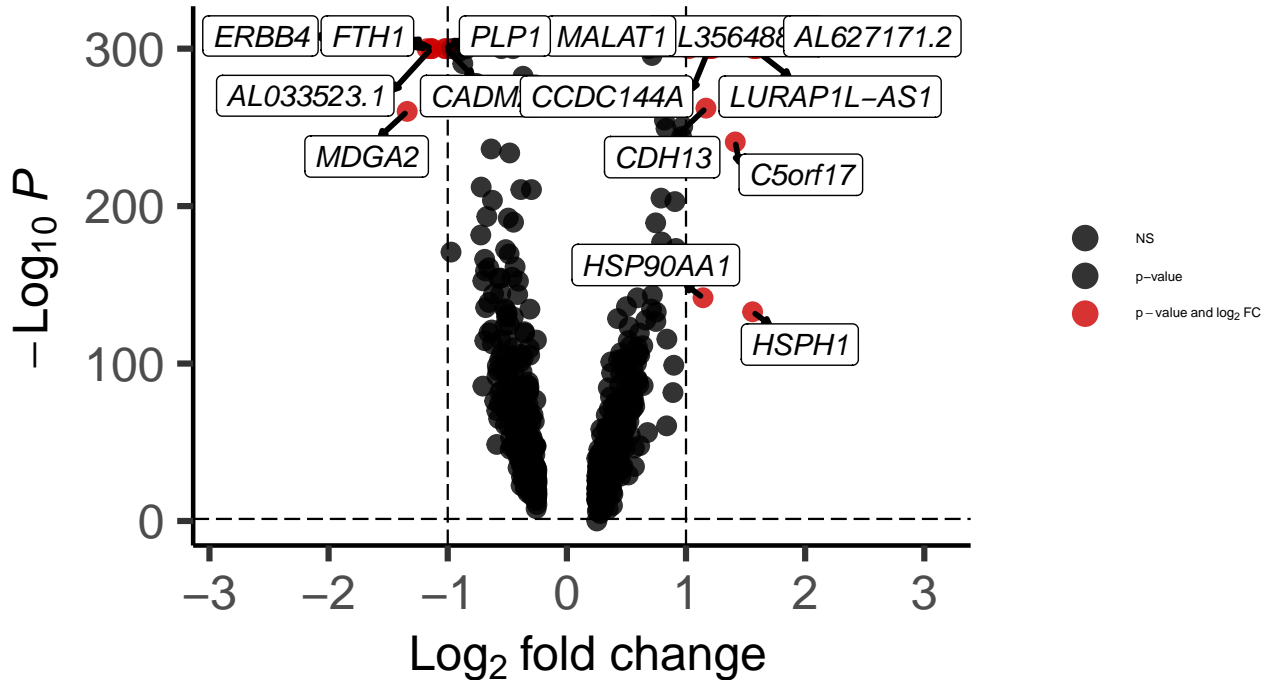

Oligo_DLPFC_MAST_Bipolar_vs_Control

EnhancedVolcano

total = 754 variables