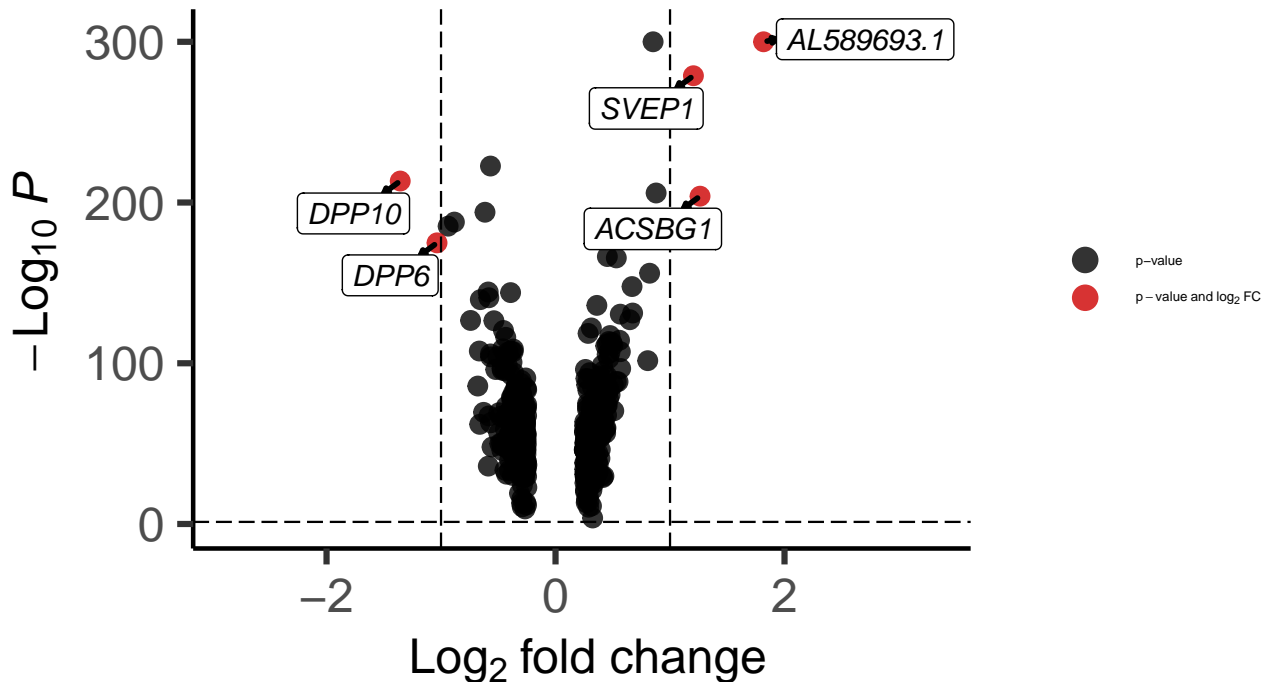

Oligo_DLPFC_MAST_Schizophrenia_vs_Control

EnhancedVolcano

total = 445 variables