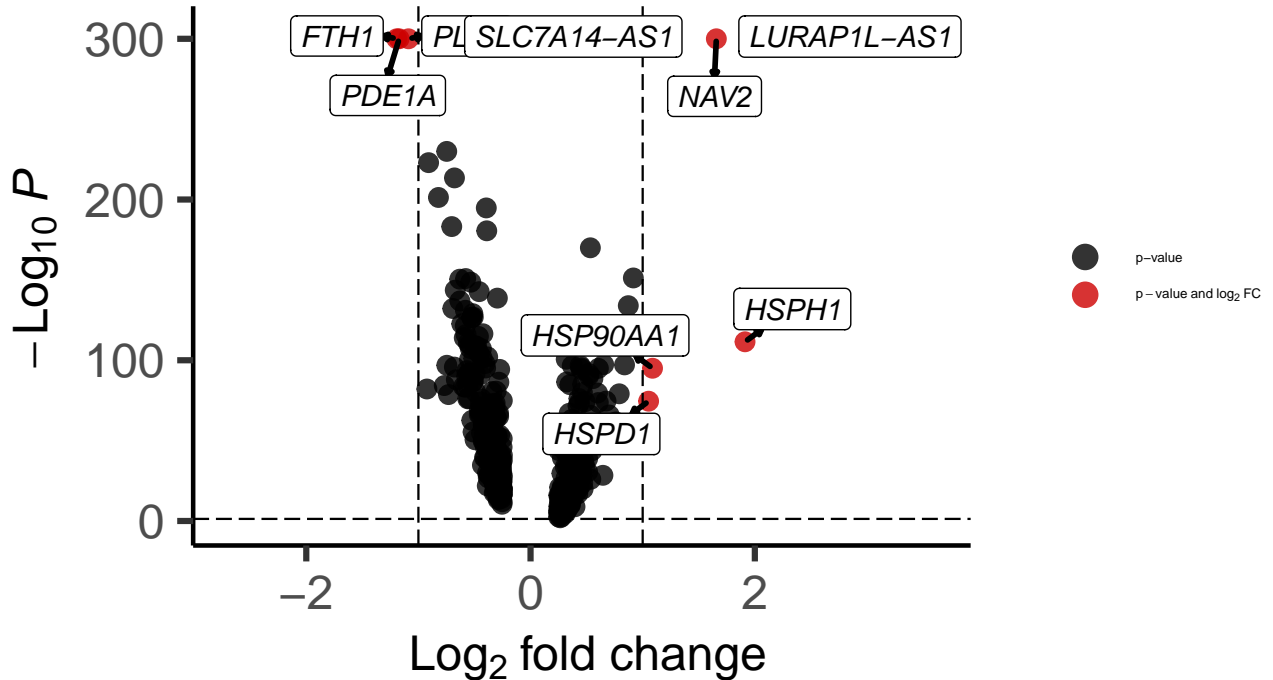

Oligo_DLPFC_MAST_Bipolar_vs_Control

EnhancedVolcano

total = 547 variables