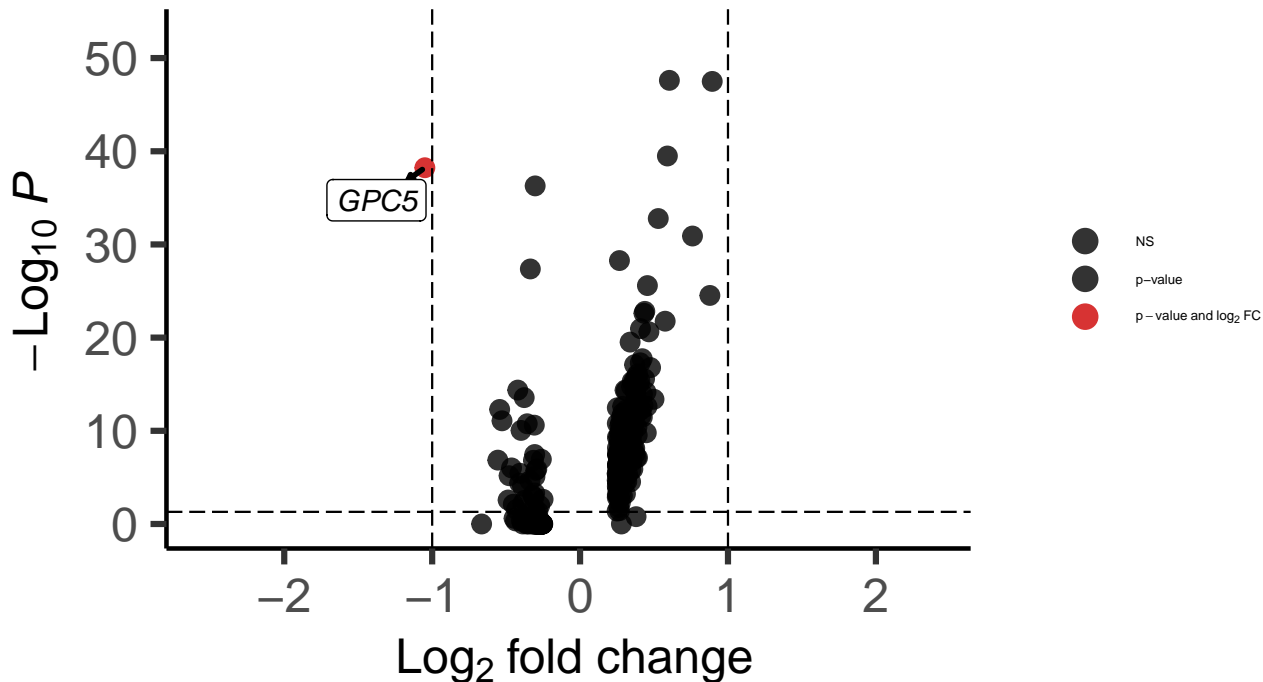

OPC_DLPFC_wilcox_Schizophrenia_vs_Control

EnhancedVolcano

total = 262 variables