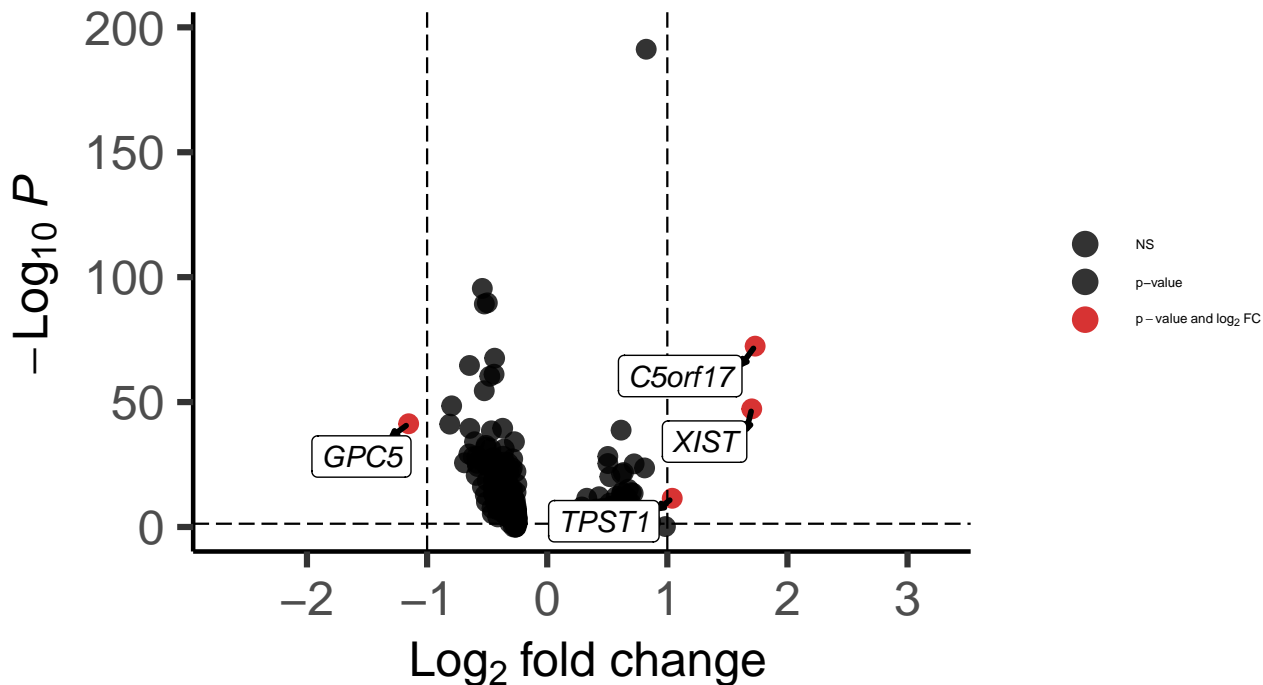

# OPC\_DLPFC\_wilcox\_Bipolar\_vs\_Control

*EnhancedVolcano*

total = 651 variables