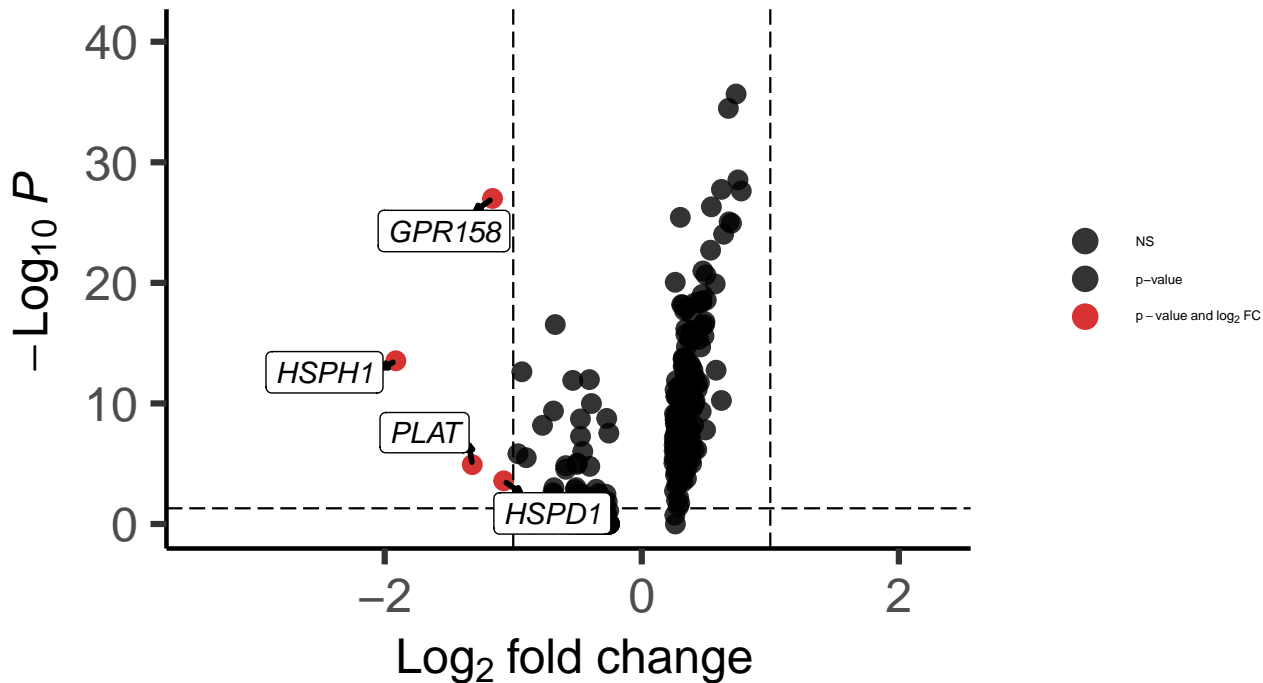

OPC_DLPFC_wilcox_Schizophrenia_vs_Control

EnhancedVolcano

total = 508 variables