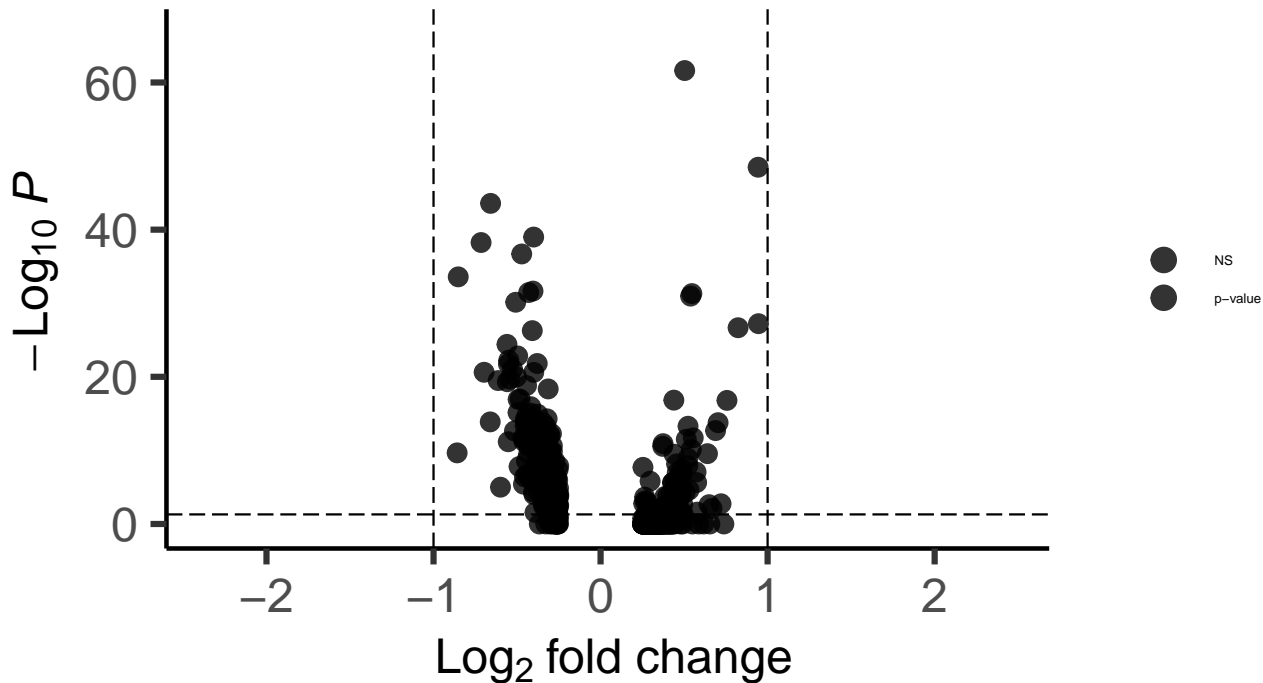

OPC_DLPFC_wilcox_Bipolar_vs_Control

EnhancedVolcano

total = 587 variables