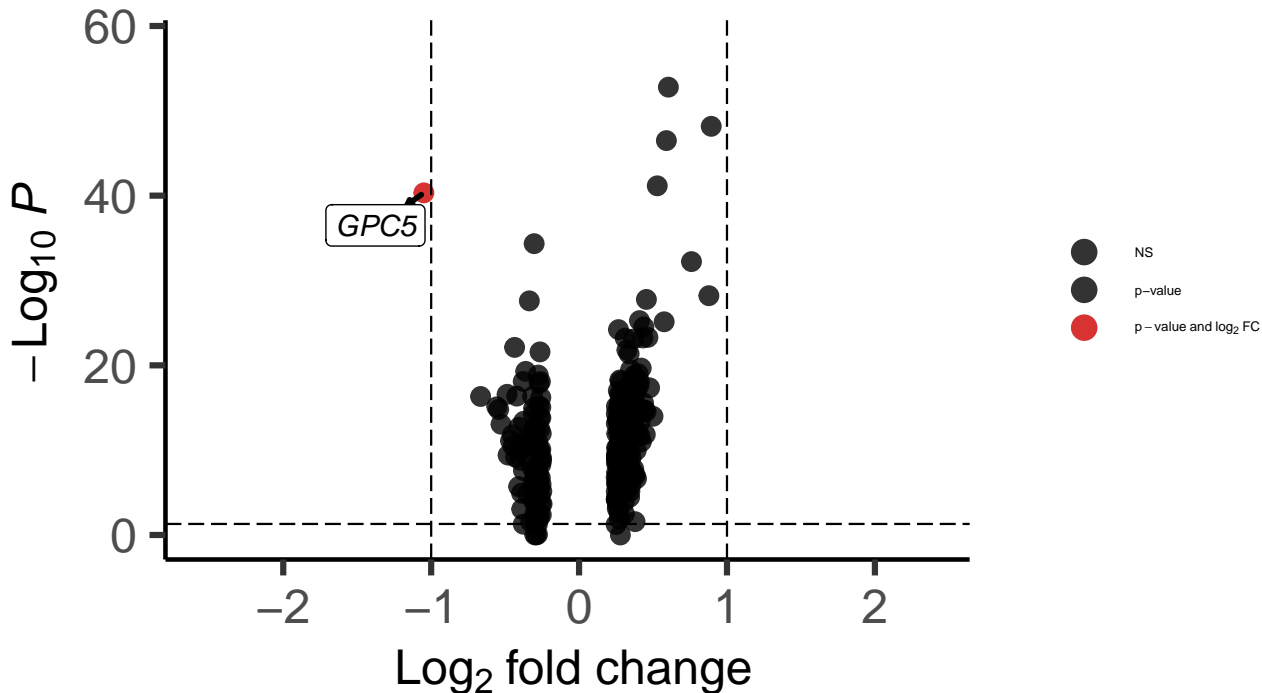

OPC_DLPFC_MAST_Schizophrenia_vs_Control

EnhancedVolcano

total = 262 variables