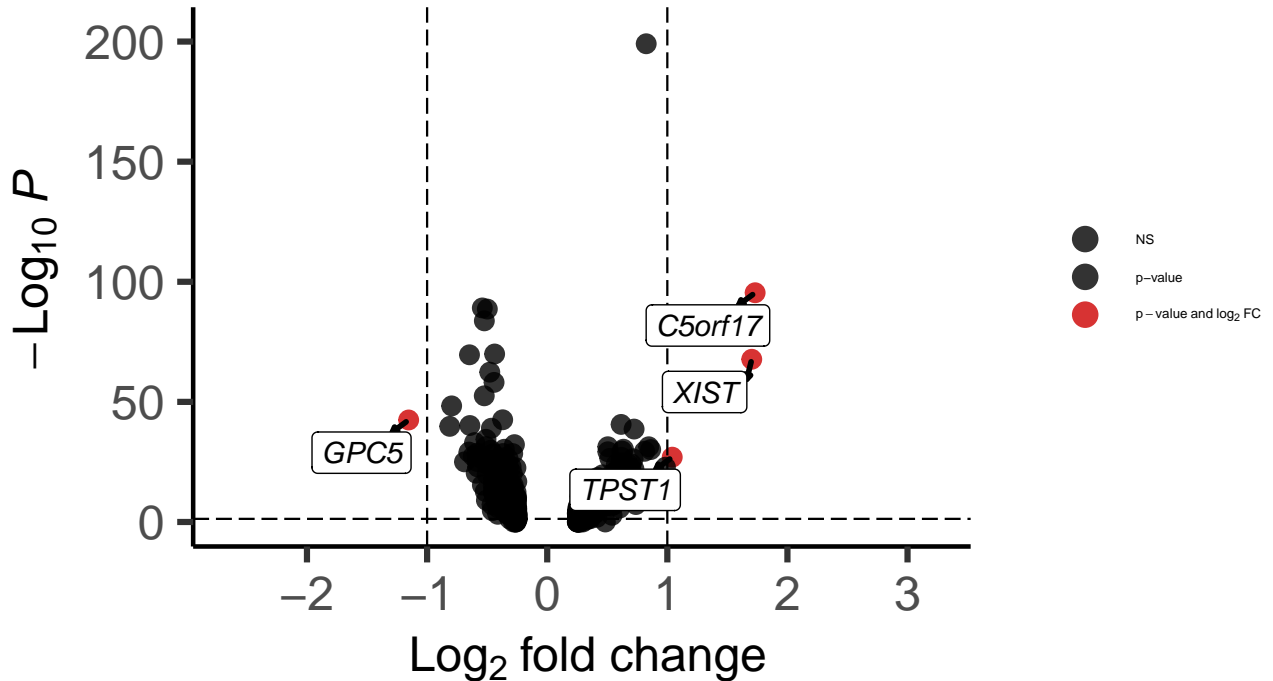

OPC_DLPFC_MAST_Bipolar_vs_Control

EnhancedVolcano

total = 651 variables