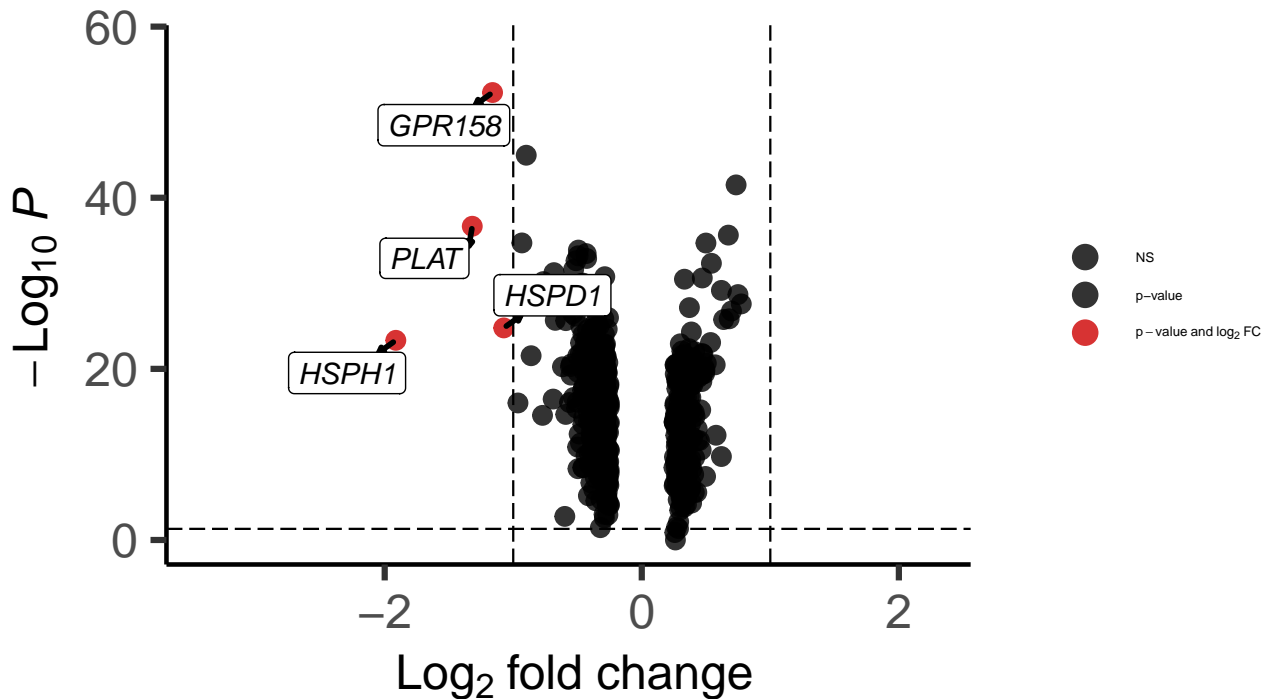

OPC_DLPFC_MAST_Schizophrenia_vs_Control

EnhancedVolcano

total = 508 variables