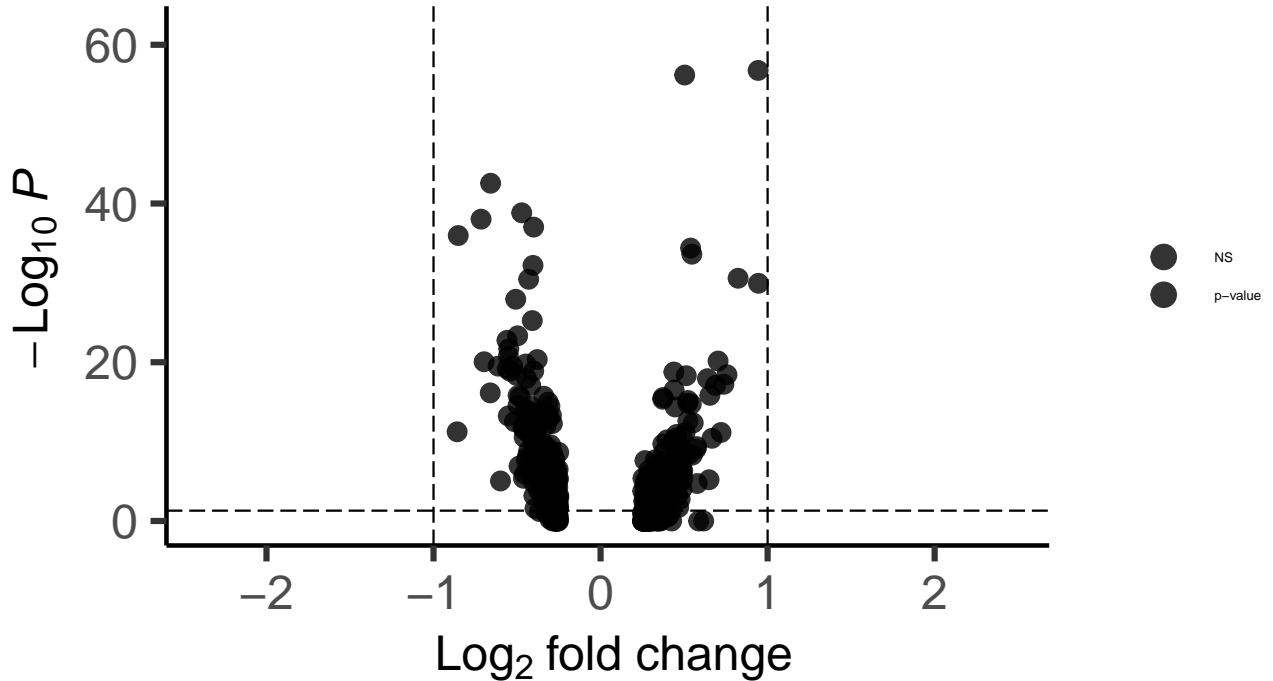

OPC_DLPFC_MAST_Bipolar_vs_Control

EnhancedVolcano

total = 587 variables