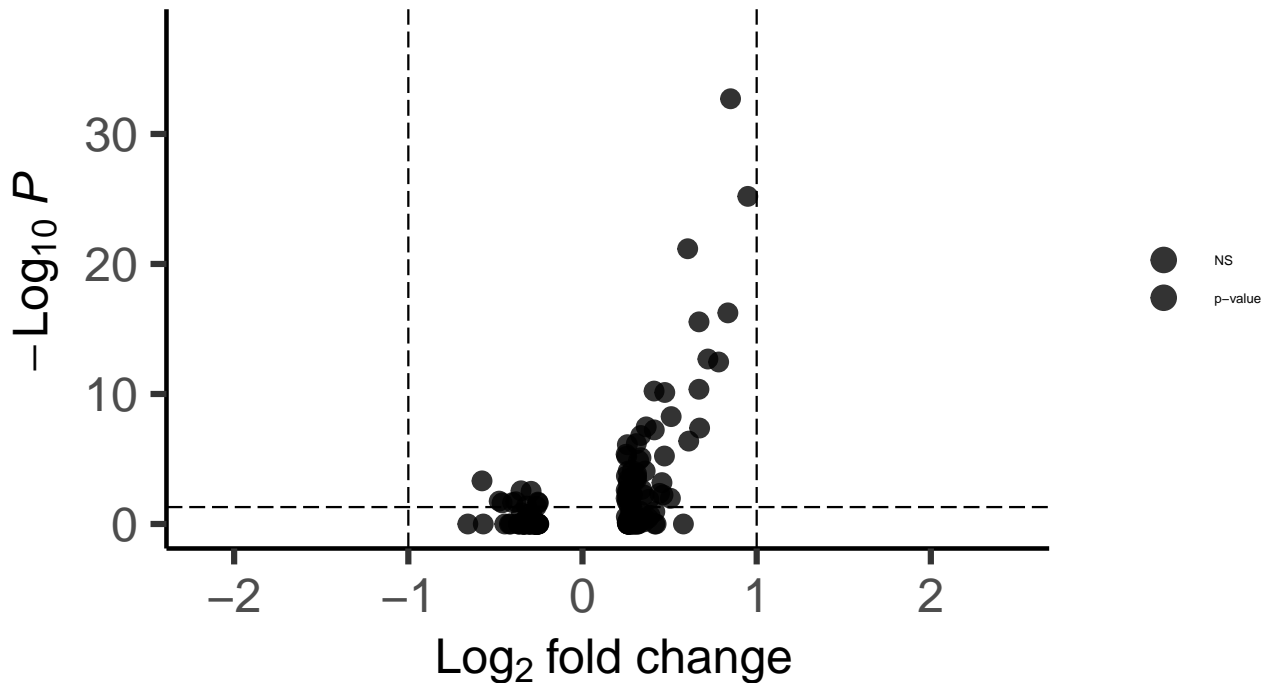

LAMP5_DLPFC_wilcox_Schizophrenia_vs_Control

EnhancedVolcano

total = 148 variables