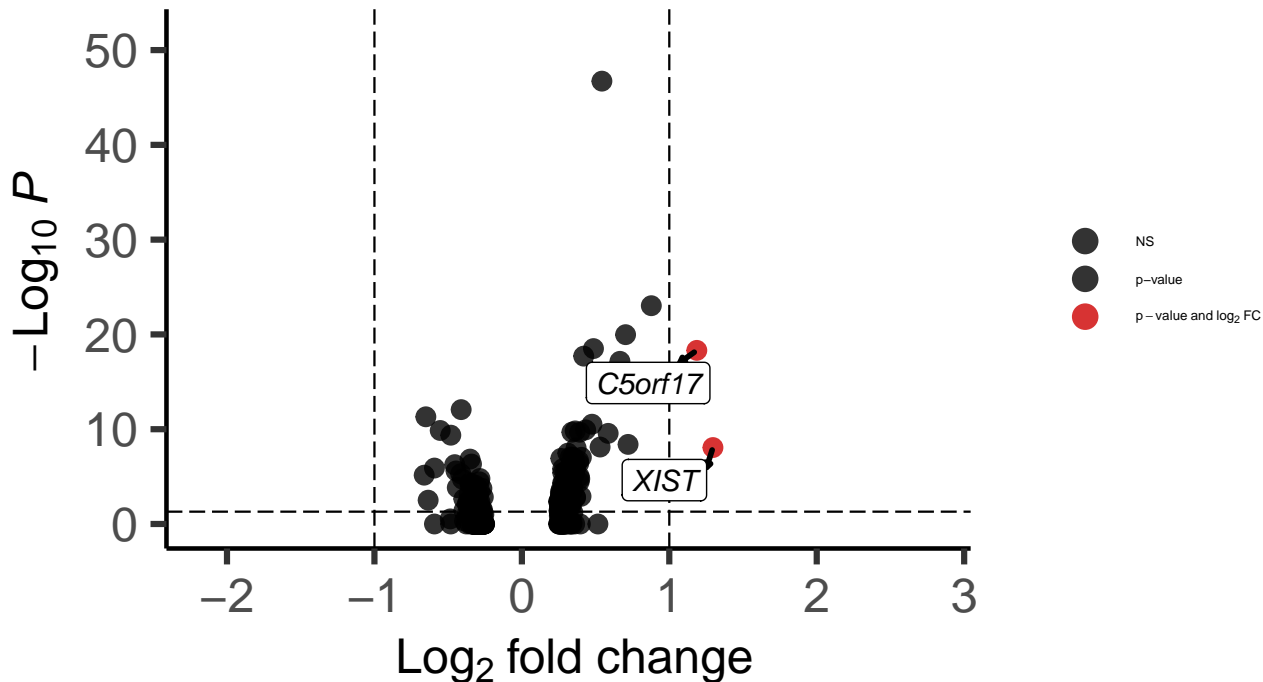

LAMP5_DLPCF_wilcox_Bipolar_vs_Control

EnhancedVolcano

total = 282 variables