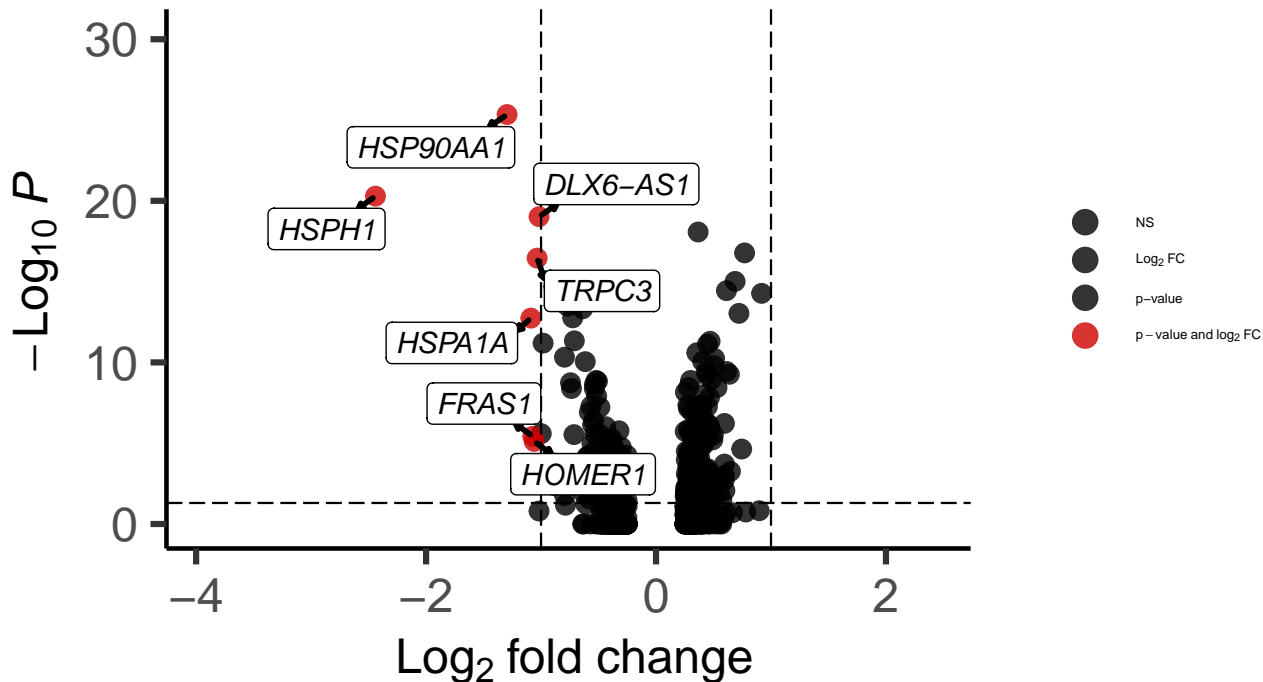

LAMP5_DLPFC_wilcox_Schizophrenia_vs_Control

EnhancedVolcano

total = 706 variables